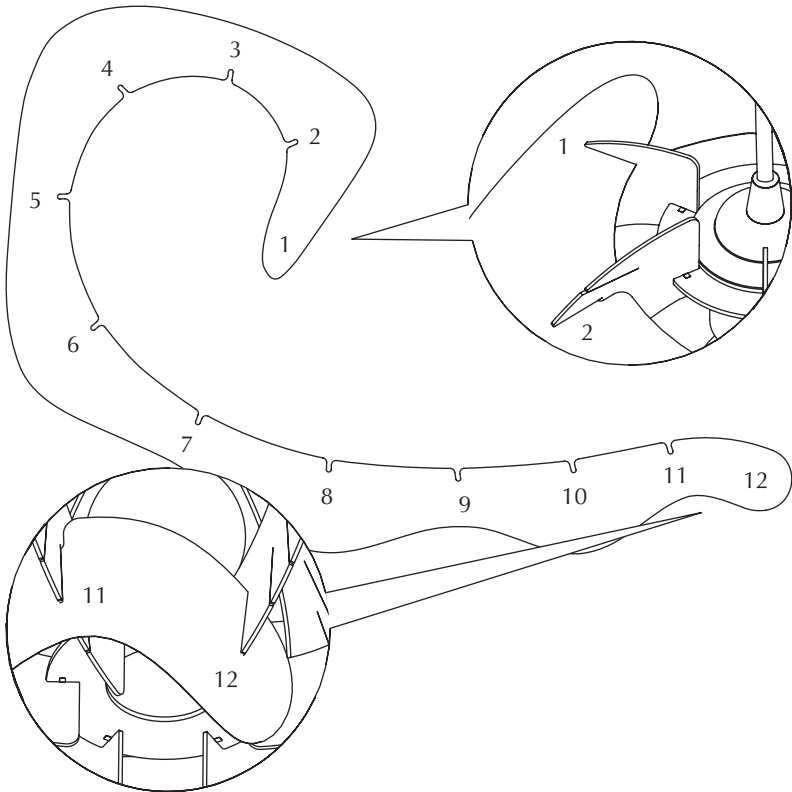

CARMINA

lampshade | user guide

UIMAGE

ASSEMBLY GUIDE

Find assembly videos by using the QR code or by going online at our website
umage.com/instructions

E27/E26

MAX 15W LED BULB

ONE RIGHT - ONE DOWN
WHITE VERSIONS CAN GO BOTH LEFT AND RIGHT