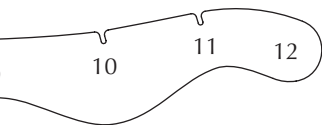

CARMINA

lampshade | user guide

UIMAGE

ASSEMBLY GUIDE

Find assembly videos by using the QR code or by going online at our website
umage.com/instructions

E27/E26

MAX 15W LED BULB

ONE RIGHT - ONE DOWN
WHITE VERSIONS CAN GO BOTH LEFT AND RIGHT