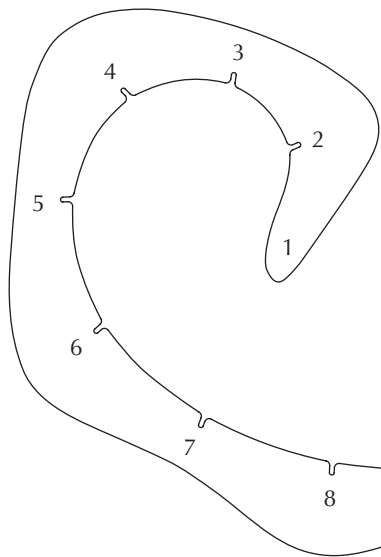

CARMINA

lampshade | user guide

UIMAGE

ASSEMBLY GUIDE

Find assembly videos by using the QR code or by going online at our website
umage.com/instructions

E27/E26

MAX 15W LED BULB

ONE RIGHT - ONE DOWN
WHITE VERSIONS CAN GO BOTH LEFT AND RIGHT