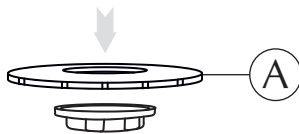

CARMINA

lampshade | user guide

UIMAGE

ASSEMBLY GUIDE

Find assembly videos by using the QR code or by going online at our website
umage.com/instructions

E27/E26

MAX 15W LED BULB

ONE RIGHT - ONE DOWN
WHITE VERSIONS CAN GO BOTH LEFT AND RIGHT