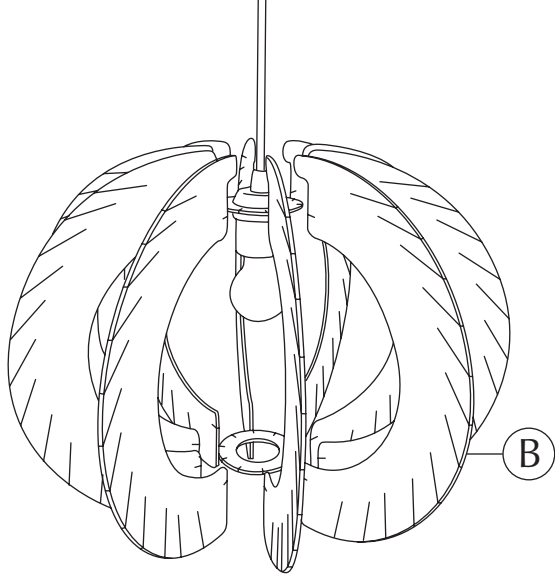

CARMINA

lampshade | user guide

UIMAGE

ASSEMBLY GUIDE

Find assembly videos by using the QR code or by going online at our website
umage.com/instructions

E27/E26

MAX 15W LED BULB

ONE RIGHT - ONE DOWN
WHITE VERSIONS CAN GO BOTH LEFT AND RIGHT