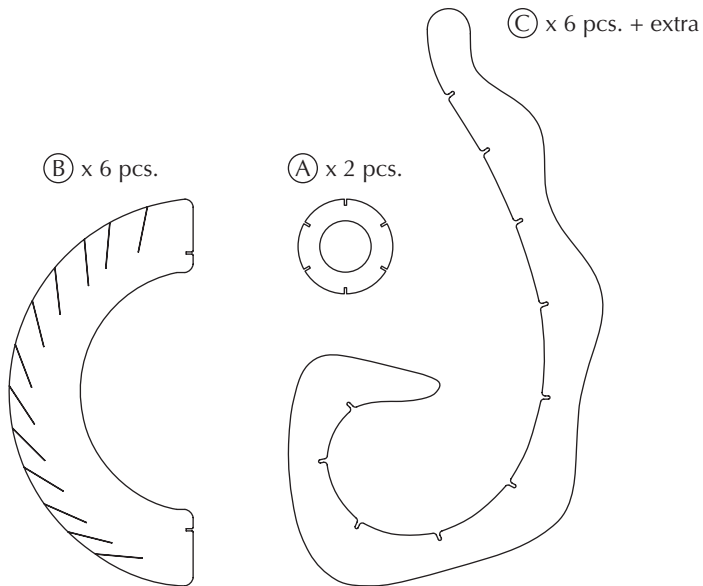

CARMINA

lampshade | user guide

UIMAGE

ASSEMBLY GUIDE

Find assembly videos by using the QR code or by going online at our website
umage.com/instructions

E27/E26

MAX 15W LED BULB

ONE RIGHT - ONE DOWN
WHITE VERSIONS CAN GO BOTH LEFT AND RIGHT