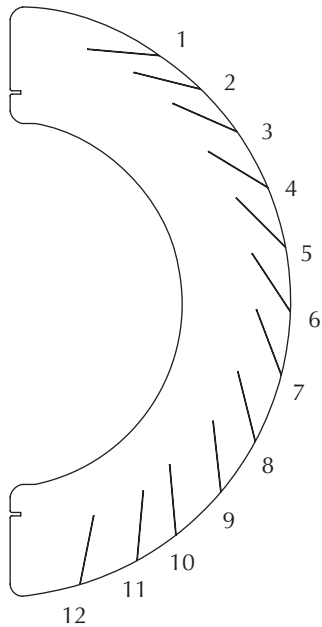

CARMINA

lampshade | user guide

UIMAGE

ASSEMBLY GUIDE

Find assembly videos by using the QR code or by going online at our website
umage.com/instructions

E27/E26

MAX 15W LED BULB

ONE RIGHT - ONE DOWN
WHITE VERSIONS CAN GO BOTH LEFT AND RIGHT