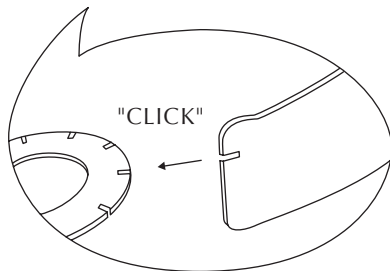

CARMINA

lampshade | user guide

UIMAGE

ASSEMBLY GUIDE

Find assembly videos by using the QR code or by going online at our website
umage.com/instructions

E27/E26

MAX 15W LED BULB

ONE RIGHT - ONE DOWN
WHITE VERSIONS CAN GO BOTH LEFT AND RIGHT