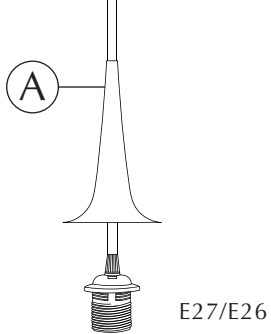

CLAVA DINE

lampshade | user guide

UMAGE

ASSEMBLY GUIDE

Ⓐ x 1 pc.

Ⓑ x 1 pc.

Find assembly videos by using the QR code or by
going online at our website
umage.com/instructions

FOLLOW US ON SOCIAL MEDIA