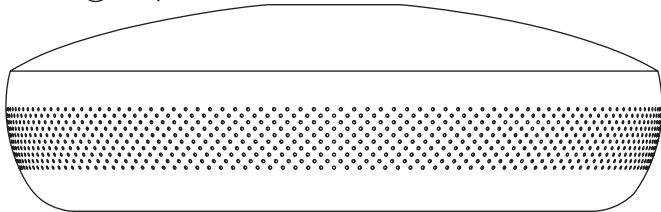

CLAVA DINE

lampshade | user guide

UMAGE

ASSEMBLY GUIDE

Ⓐ x 1 pc.

Ⓑ x 1 pc.

Find assembly videos by using the QR code or by
going online at our website
umage.com/instructions

FOLLOW US ON SOCIAL MEDIA