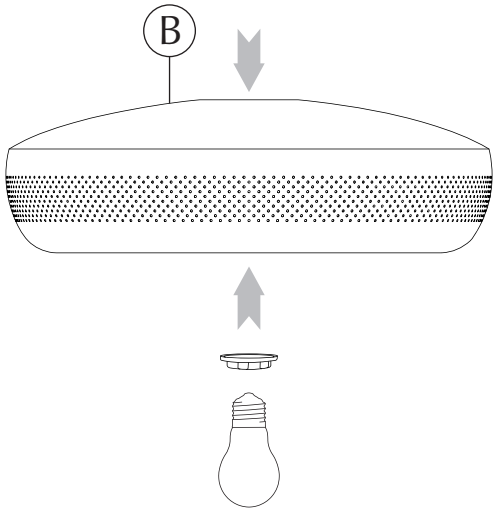

CLAVA DINE

lampshade | user guide

UMAGE

ASSEMBLY GUIDE

Ⓐ x 1 pc.

Ⓑ x 1 pc.

Find assembly videos by using the QR code or by
going online at our website
umage.com/instructions

FOLLOW US ON SOCIAL MEDIA