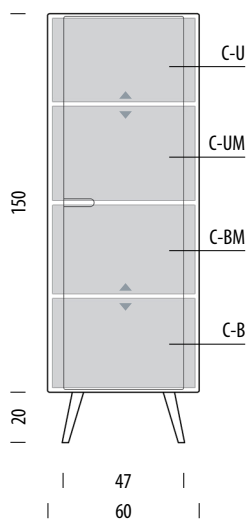

GAZZDA

Ena storage

Product sheet

design by
Salih Teskeredžić

Ena cabinet 60 x 170

Body Solid oak, Fronts MDF

Basic info

Design	Salih Teskeredžić
Product size	W: 60, D: 42, H: 170
Packaging	W: 64, D: 46, H: 154
Volume	0,45 m ³
Net weight	50,3 kg
Gross weight	53,6 kg

Item no. 061

Assembly 15 min / 2 persons

Internal storage	Width	Depth	Height
C-U	56	39	30-36
C-UM	56	39	34-40
C-BM	56	39	32-38
C-B	56	39	32-38

▲ Shelves indicated with triangle arrows are height-adjustable and removable.