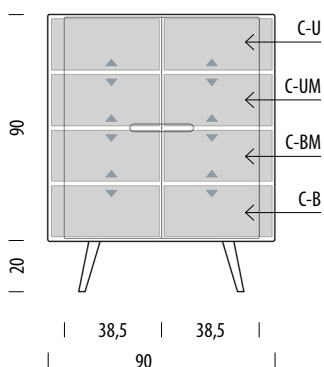

Ena storage

Product sheet

design by
Salih Teskeredžić

Ena cabinet 90 x 110

Body Solid oak, Fronts MDF

Basic info

Design	Salih Teskeredžić
Product size	W: 90, D: 42, H: 110
Packaging	W: 94, D: 46, H: 94
Volume	0,41 m ³
Net weight	53,9 kg
Gross weight	56,4 kg

Item no. 05B

Assembly 15 min / 2 persons

Internal storage	Width	Depth	Height
C-U (each)	42	39	17-23,5
C-UM (each)	42	39	14-26,5
C-BM (each)	42	39	14-26,5
C-B (each)	42	39	17-23,5

- ▲ Shelves indicated with triangle arrows are height-adjustable and removable.