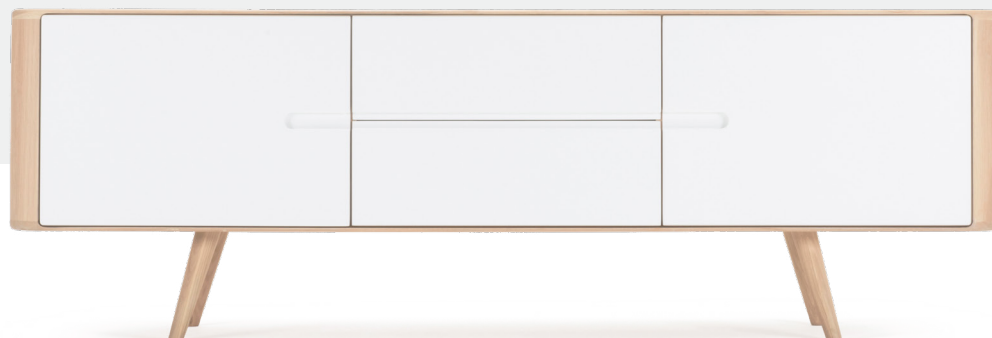

Ena storage

Product sheet

design by
Salih Teskeredžić

Ena cabinet 90 x 170

Body Solid oak, Fronts MDF

Basic info

Design	Salih Teskeredžić
Product size	W: 90, D: 42, H: 170
Packaging	W: 94, D: 46, H: 154
Volume	0,67 m ³
Net weight	73,4 kg
Gross weight	80,1 kg

Item no. 05D

Assembly 15 min / 2 persons

Internal storage	Width	Depth	Height
C-U (each)	42	39	30-36
C-UM (each)	42	39	34-40
C-BM (each)	42	39	32-38
C-B (each)	42	39	32-38

▲ Shelves indicated with triangle arrows are height-adjustable and removable.