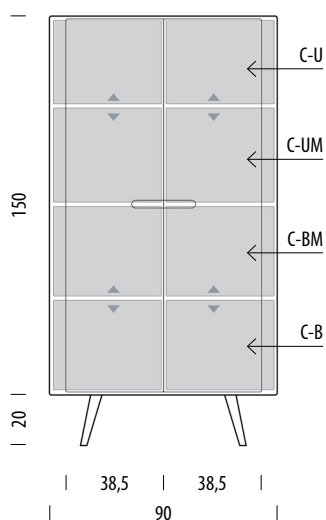

Ena storage

Product sheet

design by
Salih Teskeredžić

Ena cabinet 90 x 170

Body Solid oak, Fronts MDF

Basic info

Design	Salih Teskeredžić
Product size	W: 90, D: 42, H: 170
Packaging	W: 94, D: 46, H: 154
Volume	0,67 m ³
Net weight	73,4 kg
Gross weight	80,1 kg

Item no. 05D

Assembly 15 min / 2 persons

Internal storage	Width	Depth	Height
C-U (each)	42	39	30-36
C-UM (each)	42	39	34-40
C-BM (each)	42	39	32-38
C-B (each)	42	39	32-38

▲ Shelves indicated with triangle arrows are height-adjustable and removable.