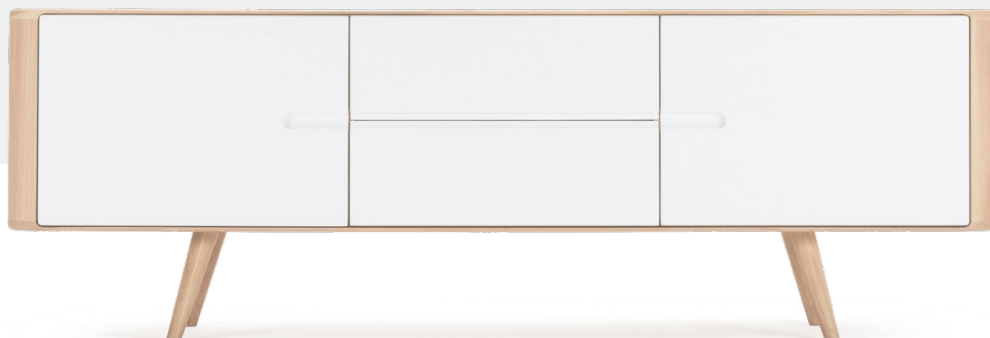

GAZZDA

Ena storage

Product sheet

design by
Salih Teskeredžić

Ena drawer 120 - 4 drawers

Body Solid oak, Fronts MDF

Version: 7-1-2022

Basic info

Design	Salih Teskeredžić
Product size	W: 120, D: 42, H: 90
Packaging	W: 124, D: 46, H: 74
Volume	0,42 m ³
Net weight	63,4 kg
Gross weight	68,2 kg

Item no. 073

Assembly 20 min / 2 persons

Internal storage	Width	Depth	Height
D (each)	102	32	11