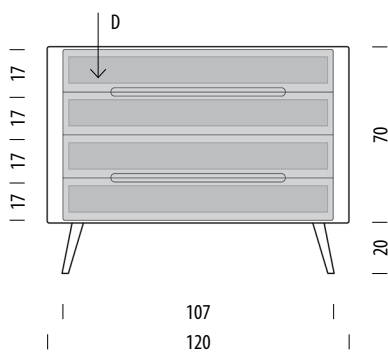

GAZZDA

Ena storage

Product sheet

design by
Salih Teskeredžić

Ena drawer 120 - 4 drawers

Body Solid oak, Fronts MDF

Version: 7-1-2022

Basic info

Design	Salih Teskeredžić
Product size	W: 120, D: 42, H: 90
Packaging	W: 124, D: 46, H: 74
Volume	0,42 m ³
Net weight	63,4 kg
Gross weight	68,2 kg

Item no. 073

Assembly 20 min / 2 persons

Internal storage	Width	Depth	Height
D (each)	102	32	11