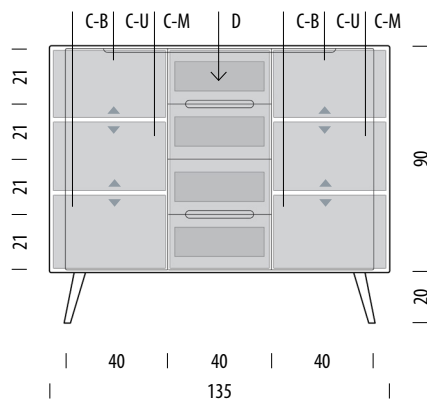

GAZZDA

Ena storage

Product sheet

design by
Salih Teskeredžić

Ena dresser 135

Body Solid oak, Fronts MDF

Basic info

Design	Salih Teskeredžić
Product size	W: 135, D: 42, H: 110
Packaging	W: 141, D: 46, H: 94
Volume	0,61 m ³
Net weight	78,8 kg
Gross weight	84,7 kg

Item no. 075

Assembly 15 min / 2 persons

Internal storage	Width	Depth	Height
C-U	44	39	23-30
C-M	44	39	21-33
C-B	44	39	25-32
D (each)	35	32	12

- ▲ Shelves indicated with triangle arrows are height-adjustable and removable.
- ▼