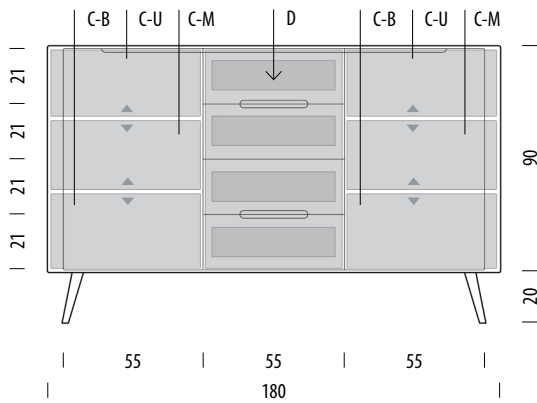

Design Salih Teskeredžić

Product size W: 180, D: 42, H: 110

Packaging W: 186, D: 46, H: 94

Volume 0,80 m³

Net weight 94,7 kg

Gross weight 101,9 kg

Item no. 076

Assembly 15 min / 2 persons

Internal storage	Width	Depth	Height
C-U	59	39	23-30
C-M	59	39	21-33
C-B	59	39	25-32
D (each)	50	32	12

▲ Shelves indicated with triangle arrows are height-adjustable and removable.