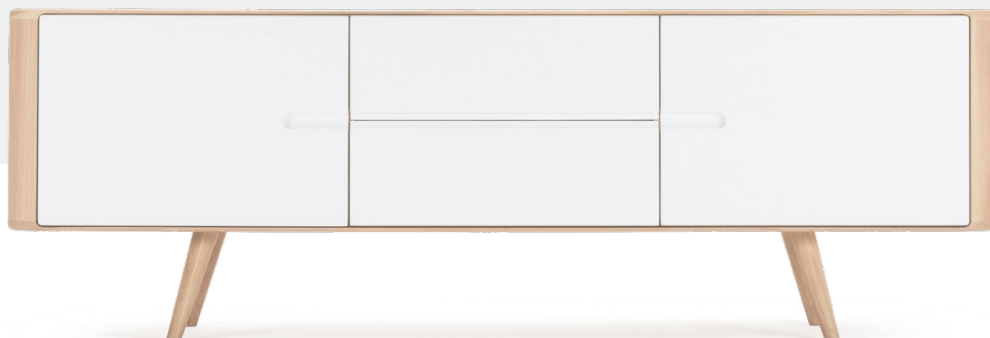

GAZZDA

Ena storage

Product sheet

design by
Salih Teskeredžić

Ena dresser 180

Body Solid oak, Fronts MDF

Version: 7-1-2022

Basic info

Design Salih Teskeredžić

Product size W: 180, D: 42, H: 110

Packaging W: 186, D: 46, H: 94

Volume 0,80 m³

Net weight 94,7 kg

Gross weight 101,9 kg

Item no. 076

Assembly 15 min / 2 persons

Internal storage	Width	Depth	Height
C-U	59	39	23-30
C-M	59	39	21-33
C-B	59	39	25-32
D (each)	50	32	12

▲ Shelves indicated with triangle arrows are height-adjustable and removable.