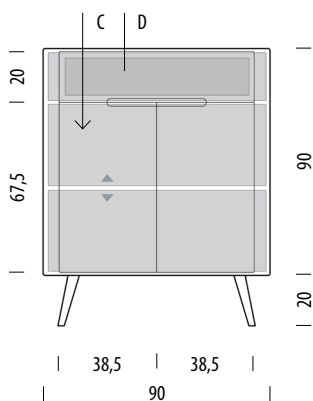

# Ena storage

Product sheet

design by  
**Salih Teskeredžić**

## Basic info

<b>Design</b>	Salih Teskeredžić
<b>Product size</b>	W: 90, D: 42, H: 110
<b>Packaging</b>	W: 94, D: 46, H: 94
<b>Volume</b>	0,41 m <sup>3</sup>
<b>Net weight</b>	52,8 kg
<b>Gross weight</b>	56,4 kg

### Item no. 074

Assembly 15 min / 2 persons

Internal storage	Width	Depth	Height
D	73	32	15
C (each)	86	39	29-35

- ▲ Shelves indicated with triangle arrows are height-adjustable and removable.
- ▼