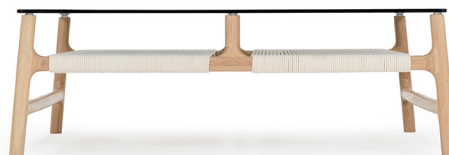

Fawn coffee table 90 x 90

Base Solid oak, Dividers Cotton rope, Plate Glass

Version: 7-1-2022

Basic info

Design	Salih Teskeredžić
Product size	W: 90, D: 90, H: 30
Packaging	W: 92,5, D: 92,5, H: 32,5
Volume	0,28 m³
Net weight	19,5 kg
Gross weight	23 kg

Item no. 08A

Assembled product

Plate	Thickness (cm)
	0,8