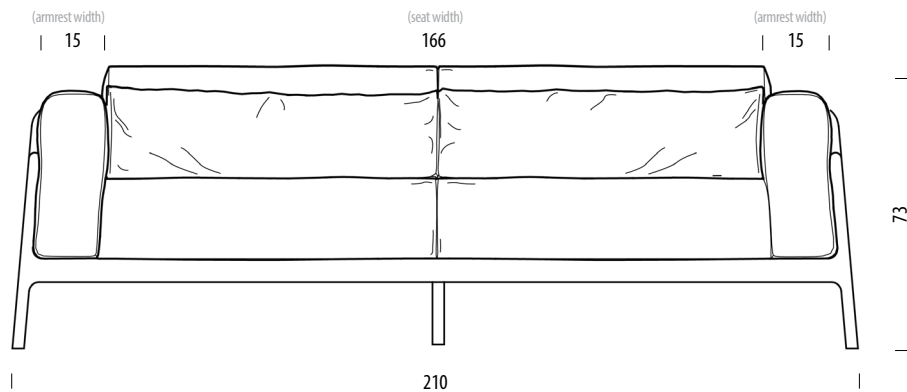

Item no. 087

Removable pillowcases • Assembled product

Dimensions	Width	Depth	Height
Seat	166	50 / 60	44
Armrest	15		66