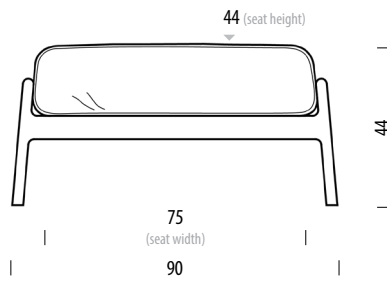

#### Dimensions (tolerances)

The dimensions shown are indicative, they may vary due to the natural properties of wood, season, or manufacturing processes. Deviations from the specified size may occur, usually no more than 1 cm.

## Basic info

<b>Design</b>	Salih Teskeredžić
<b>Product size</b>	W: 90, D: 67, H: 44
<b>Packaging</b>	W: 92, D: 70, H: 48
<b>Volume</b>	0,31 m <sup>3</sup>
<b>Net weight</b>	13 kg
<b>Gross weight</b>	15,5 kg

## Basic info

**Design** Salih Teskeredžić

**Product size** W: 95, D: 86, H: 73

**Packaging** W: 98, D: 91, H: 72

**Volume** 0,64 m<sup>3</sup>

**Net weight** 19,7 kg

**Gross weight** 26,1 kg

## Basic info

**Design** Salih Teskeredžić

**Product size** W: 180, D: 86, H: 73

**Packaging** W: 185, D: 91, H: 72

**Volume** 1,21 m<sup>3</sup>

**Net weight** 37,2 kg

**Gross weight** 45,5 kg

**Item no. 086**