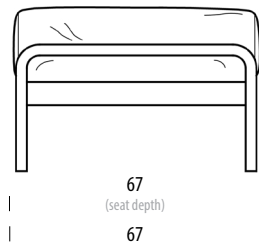

#### Dimensions (tolerances)

The dimensions shown are indicative, they may vary due to the natural properties of wood, season, or manufacturing processes. Deviations from the specified size may occur, usually no more than 1 cm.

## Basic info

<b>Design</b>	Salih Teskeredžić
<b>Product size</b>	W: 90, D: 67, H: 44
<b>Packaging</b>	W: 92, D: 70, H: 48
<b>Volume</b>	0,31 m <sup>3</sup>
<b>Net weight</b>	13 kg
<b>Gross weight</b>	15,5 kg

## Basic info

**Design** Salih Teskeredžić

**Product size** W: 95, D: 86, H: 73

**Packaging** W: 98, D: 91, H: 72

**Volume** 0,64 m<sup>3</sup>

**Net weight** 19,7 kg

**Gross weight** 26,1 kg