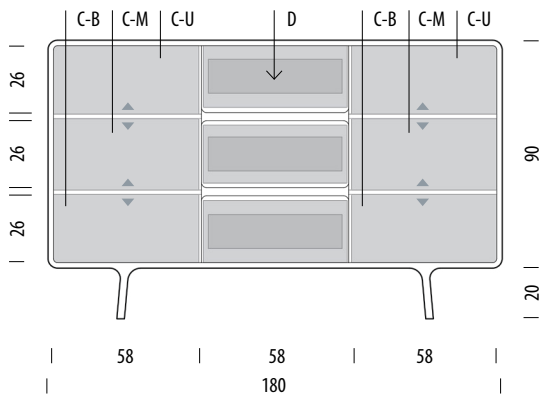

Fawn dresser

Body Solid oak

Version: 7-1-2022

Basic info

Design Salih Teskeredžić

Product size W: 180, D: 45, H: 110

Packaging W: 182, D: 47, H: 115

Volume 0,98 m³

Net weight 91,5 kg

Gross weight 101 kg

Item no. 01E

Assembled product

Internal storage	Width	Depth	Height
C-U	58	39	24-31
C-M	58	39	21-34
C-B	58	39	23-29
D (each)	53	35	14

▲ Shelves indicated with triangle arrows are height-adjustable and removable.