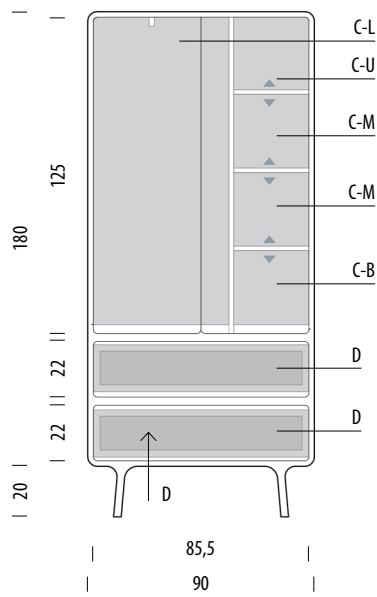

Fawn wardrobe

Body Solid oak

Basic info

Design Salih Teskeredžić

Product size W: 90, D: 45, H: 200

Packaging W: 92, D: 47, H: 205

Volume 0,89 m³

Net weight 92,7 kg

Gross weight 101,7 kg

Item no. 01F

Assembled product

| Internal storage | Width | Depth | Height |
|------------------|-------|-------|--------|
| C-L | 54 | 39 | 122 |
| C-U | 30 | 39 | 26-32 |
| C-M | 30 | 39 | 23-35 |
| C-B | 30 | 39 | 26-32 |
| D (each) | 53 | 35 | 14 |

▲ Shelves indicated with triangle arrows are height-adjustable and removable.