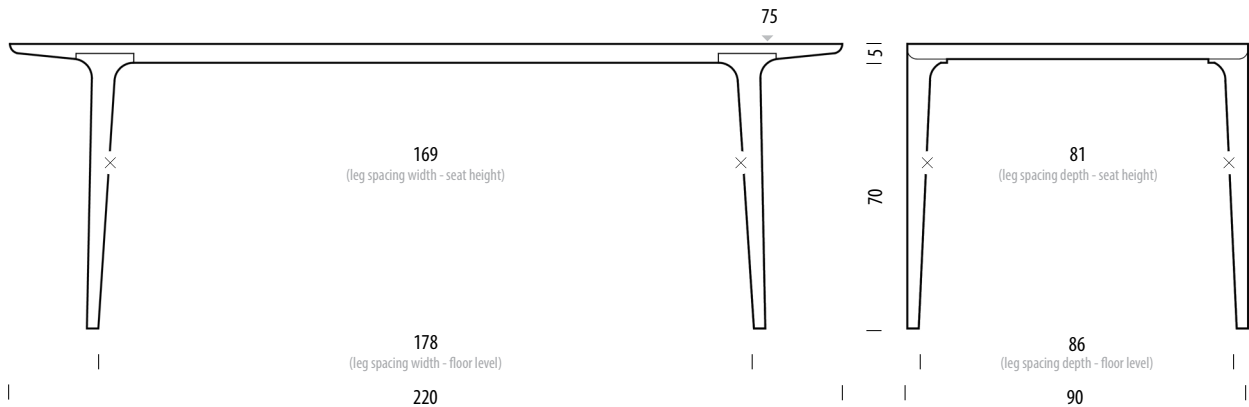

Fawn table 220

Base Solid oak, Plate Solid oak

Version: 7-1-2022

Basic info

Design	Salih Teskeredžić
Product size	W: 220, D: 90, H: 75
Packaging	W: 232,5, D: 96, H: 15
Volume	0,34 m ³
Net weight	51 kg
Gross weight	57,5 kg

Item no. 090

Leg spacing	Width	Depth	Height
Floor level	178	86	
Seat height	169	81	

Assembly 15 min / 2 persons

Plate	Thickness
	5

Selected options

Body

Oiled
1015
White oil

Oiled
1505
Natural oil