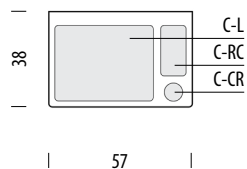

Fina sideboard 180

Body Solid oak, Fronts Linoleum, Legs Powder-coated steel

Version: 7-1-2022

Basic info

Design Mustafa Čohadžić

Product size W: 180, D: 45, H: 64

Packaging W: 183, D: 54, H: 50

Volume 0,49 m³

Net weight 58,3 kg

Gross weight 62,3 kg

Pull-out shelf
(between C-UL and D)

Item no. 065

Assembly 15 min / 2 persons

Internal storage	Width	Depth	Height
C-UL	57,5	41	19
D	53	34,5	15
C-UM	57,5	41	18/21,5
C-BM	57,5	41	16/19,5
C-UR	57,5	41	18/21,5
C-BR	57,5	41	16/19,5
CH-RC	14		5
CH-CR	Ø5		

Pull-out shelf

Internal storage	Width	Depth	Height
C-L (15" notebook size)	39	30	1
C-RC	10	20	1
C-CR	Ø7		1

▲ Shelves indicated with triangle arrows are height-adjustable and removable.

Selected options

Body