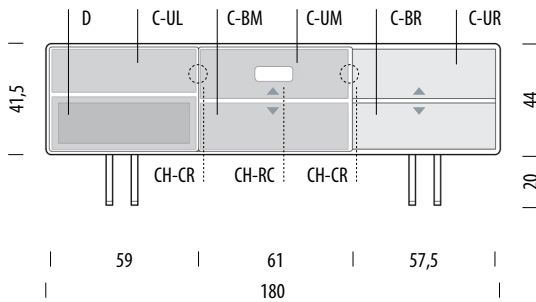

Fina sideboard 180

Body Solid oak, Fronts Linoleum, Legs Powder-coated steel

Version: 7-1-2022

Basic info

Design Mustafa Čohadžić

Product size W: 180, D: 45, H: 64

Packaging W: 183, D: 54, H: 50

Volume 0,49 m³

Net weight 58,3 kg

Gross weight 62,3 kg

Pull-out shelf
(between C-UL and D)

Item no. 065

Assembly 15 min / 2 persons

Internal storage	Width	Depth	Height
C-UL	57,5	41	19
D	53	34,5	15
C-UM	57,5	41	18/21,5
C-BM	57,5	41	16/19,5
C-UR	57,5	41	18/21,5
C-BR	57,5	41	16/19,5
CH-RC	14		5
CH-CR	Ø5		

Pull-out shelf

Internal storage	Width	Depth	Height
C-L (15" notebook size)	39	30	1
C-RC	10	20	1
C-CR	Ø7		1

▲ Shelves indicated with triangle arrows are height-adjustable and removable.

Selected options

Body