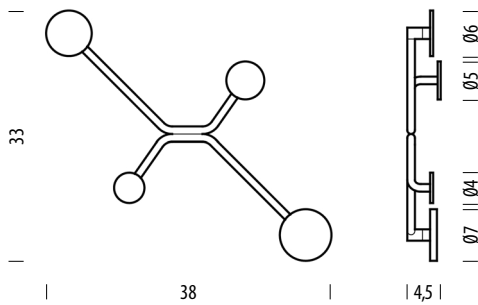

GAZZDA

Hook wall coat rack

Product sheet

design by
Mustafa Čohadžić

Hook wall coat rack - straight walls

Frame with knobs Powder-coated steel, Wooden knob Solid oak

Version: 7-1-2022

Basic info

Design	Mustafa Čohadžić
Product size	W: 38, D: 4,5, H: 33
Packaging	W: 35, D: 30, H: 5,5
Volume	0,006 m ³
Net weight	0,7 kg
Gross weight	0,75 kg

Item no. 098

Assembly 15 min / 1 person

Knobs	Width (cm)
Wooden knob	Ø7
Large metal knob	Ø6
Middle metal knob*	Ø5
Small metal knob*	Ø4

Hook wall coat rack - inner corners

Frame with knobs Powder-coated steel, Wooden knob Solid oak

Version: 7-1-2022

Basic info

Design	Mustafa Čohadžić
Product size	W: 24, D: 24, H: 37
Packaging	W: 25,5, D: 25,5, H: 36,5
Volume	0,024 m ³
Net weight	0,8 kg
Gross weight	0,85 kg