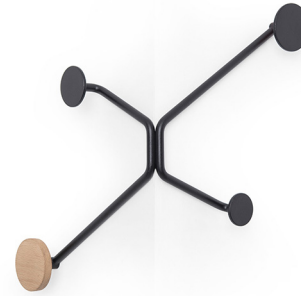

GAZZDA

Hook wall coat rack

Product sheet

design by
Mustafa Čohadžić

Hook wall coat rack - straight walls

Frame with knobs Powder-coated steel, Wooden knob Solid oak

Version: 7-1-2022

Basic info

*Powder-coated steel frame and two smaller steel knobs are available only in Black colour (RAL 9005).

Selected options

Wooden knob Metal parts

Oiled Oak
1015
White oil

RAL 9005
Black

RAL 3015
Light pink

RAL 6027
Light green

Selected options

Wooden knob Metal parts

Oiled Oak
1015
White oil

RAL 9005
Black

RAL 3015
Light pink

RAL 6027
Light green

Indicated materials and colours are selected by Gazzda as best-selling items and their lead time is shorter than of made-to-order options. Please consult the current price list or our customer service for the lead time of selected options.

Hook wall coat rack - outer corners

Frame with knobs Powder-coated steel, Wooden knob Solid oak

Version: 7-1-2022

Basic info

Design	Mustafa Čohadžić
Product size	W: 27, D: 27, H: 37
Packaging	W: 25,5, D: 25,5, H: 36,5
Volume	0,024 m ³
Net weight	0,8 kg
Gross weight	0,85 kg