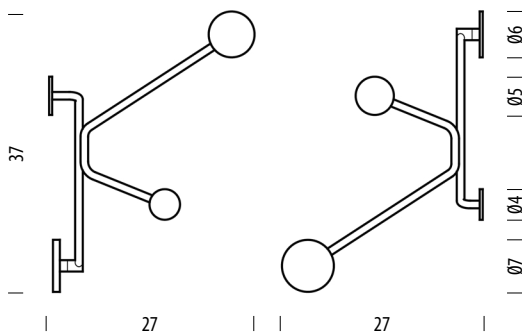

Design	Mustafa Čohadžić
Product size	W: 38, D: 4,5, H: 33
Packaging	W: 35, D: 30, H: 5,5
Volume	0,006 m ³
Net weight	0,7 kg
Gross weight	0,75 kg

Item no. 098

Assembly 15 min / 1 person

Knobs	Width (cm)
Wooden knob	Ø7
Large metal knob	Ø6
Middle metal knob*	Ø5
Small metal knob*	Ø4

Hook wall coat rack - outer corners

Frame with knobs Powder-coated steel, Wooden knob Solid oak

Version: 7-1-2022

Basic info

Design	Mustafa Čohadžić
Product size	W: 27, D: 27, H: 37
Packaging	W: 25,5, D: 25,5, H: 36,5
Volume	0,024 m ³
Net weight	0,8 kg
Gross weight	0,85 kg