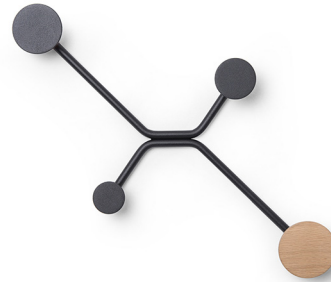

GAZZDA

Hook wall coat rack

Product sheet

design by
Mustafa Čohadžić

Hook wall coat rack - straight walls

Frame with knobs Powder-coated steel, Wooden knob Solid oak

Version: 7-1-2022

Basic info

Design	Mustafa Čohadžić
Product size	W: 38, D: 4,5, H: 33
Packaging	W: 35, D: 30, H: 5,5
Volume	0,006 m ³
Net weight	0,7 kg
Gross weight	0,75 kg

Item no. 098

Assembly 15 min / 1 person

Knobs	Width (cm)
Wooden knob	Ø7
Large metal knob	Ø6
Middle metal knob*	Ø5
Small metal knob*	Ø4

*Powder-coated steel frame and two smaller steel knobs are available only in Black colour (RAL 9005).

Selected options

Wooden knob Metal parts

Oiled Oak
1015
White oil

RAL 9005
Black

RAL 3015
Light pink

RAL 6027
Light green

Hook wall coat rack - inner corners

Frame with knobs Powder-coated steel, Wooden knob Solid oak

Version: 7-1-2022

Basic info

Design	Mustafa Čohadžić
Product size	W: 24, D: 24, H: 37
Packaging	W: 25,5, D: 25,5, H: 36,5
Volume	0,024 m ³
Net weight	0,8 kg
Gross weight	0,85 kg