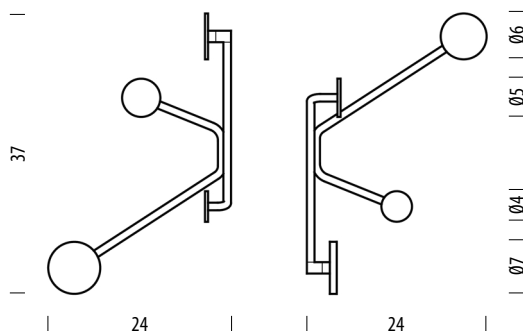

Design	Mustafa Čohadžić
Product size	W: 38, D: 4,5, H: 33
Packaging	W: 35, D: 30, H: 5,5
Volume	0,006 m ³
Net weight	0,7 kg
Gross weight	0,75 kg

Item no. 098

Assembly 15 min / 1 person

Knobs	Width (cm)
Wooden knob	Ø7
Large metal knob	Ø6
Middle metal knob*	Ø5
Small metal knob*	Ø4

Hook wall coat rack - inner corners

Frame with knobs Powder-coated steel, Wooden knob Solid oak

Version: 7-1-2022

Basic info

Design	Mustafa Čohadžić
Product size	W: 24, D: 24, H: 37
Packaging	W: 25,5, D: 25,5, H: 36,5
Volume	0,024 m ³
Net weight	0,8 kg
Gross weight	0,85 kg

Item no. 099

Assembly 15 min / 1 person

Knobs	Width (cm)
Wooden knob	Ø7
Large metal knob	Ø6
Middle metal knob*	Ø5
Small metal knob*	Ø4

*Powder-coated steel frame and two smaller steel knobs are available only in Black colour (RAL 9005).

Hook wall coat rack - outer corners

Frame with knobs Powder-coated steel, Wooden knob Solid oak

Version: 7-1-2022

Basic info

Design	Mustafa Čohadžić
Product size	W: 27, D: 27, H: 37
Packaging	W: 25,5, D: 25,5, H: 36,5
Volume	0,024 m ³
Net weight	0,8 kg
Gross weight	0,85 kg