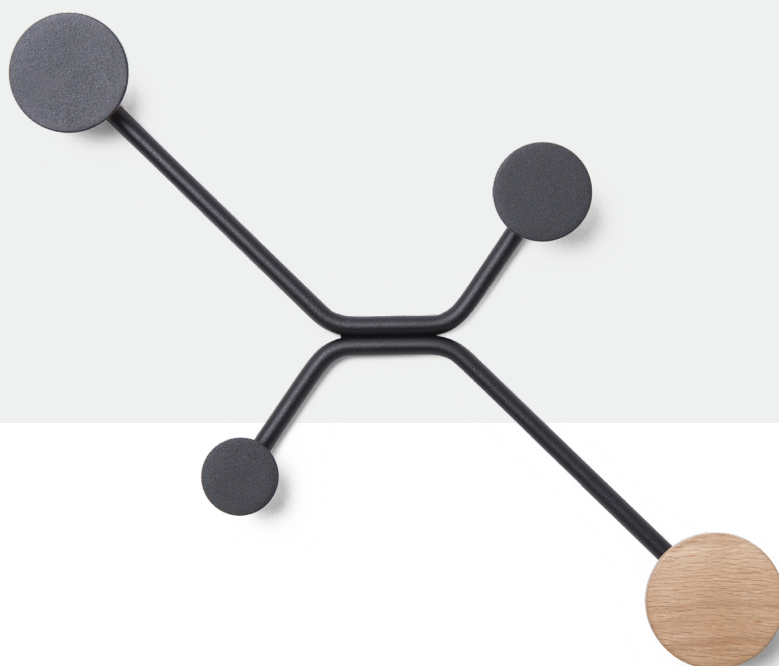

GAZZDA

Hook wall coat rack

Product sheet

design by
Mustafa Čohadžić

Hook wall coat rack - straight walls

Frame with knobs Powder-coated steel, Wooden knob Solid oak

Version: 7-1-2022

Basic info

Design	Mustafa Čohadžić
Product size	W: 38, D: 4,5, H: 33
Packaging	W: 35, D: 30, H: 5,5
Volume	0,006 m ³
Net weight	0,7 kg
Gross weight	0,75 kg

Item no. 098

Assembly 15 min / 1 person

Knobs	Width (cm)
Wooden knob	Ø7
Large metal knob	Ø6
Middle metal knob*	Ø5
Small metal knob*	Ø4

*Powder-coated steel frame and two smaller steel knobs are available only in Black colour (RAL 9005).

Selected options

Wooden knob Metal parts

Oiled Oak
1015
White oil

RAL 9005
Black

RAL 3015
Light pink

RAL 6027
Light green

Hook wall coat rack - inner corners

Frame with knobs Powder-coated steel, Wooden knob Solid oak

Version: 7-1-2022

Basic info

Design	Mustafa Čohadžić
Product size	W: 24, D: 24, H: 37
Packaging	W: 25,5, D: 25,5, H: 36,5
Volume	0,024 m ³
Net weight	0,8 kg
Gross weight	0,85 kg