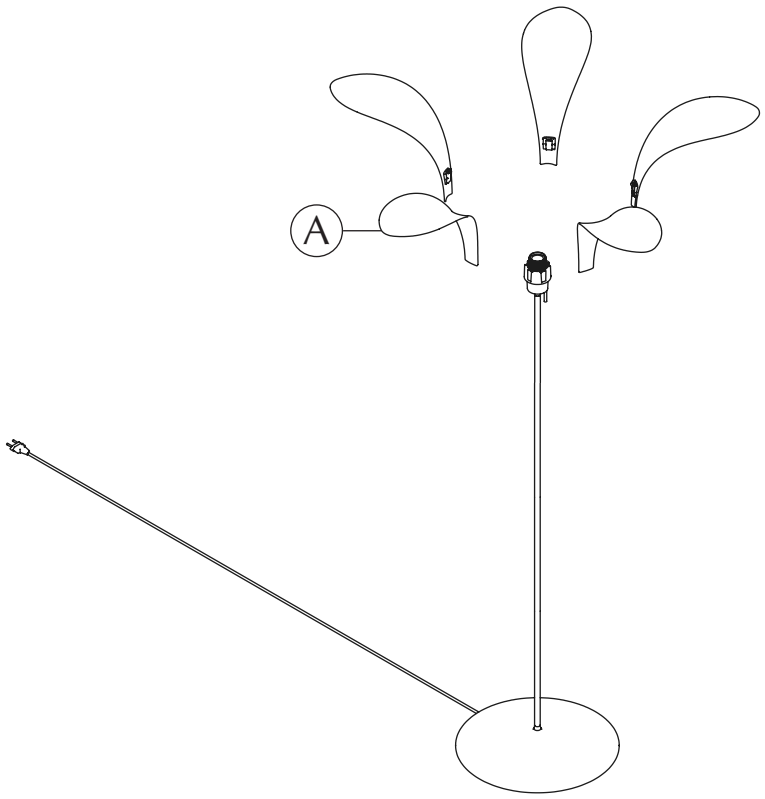

JAZZ

lampshade | user guide

UMAGE

USE AS PENDANT

MAX 15W LED

USE AS FLOOR LAMP

MAX 15W LED

FOLLOW US ON SOCIAL MEDIA