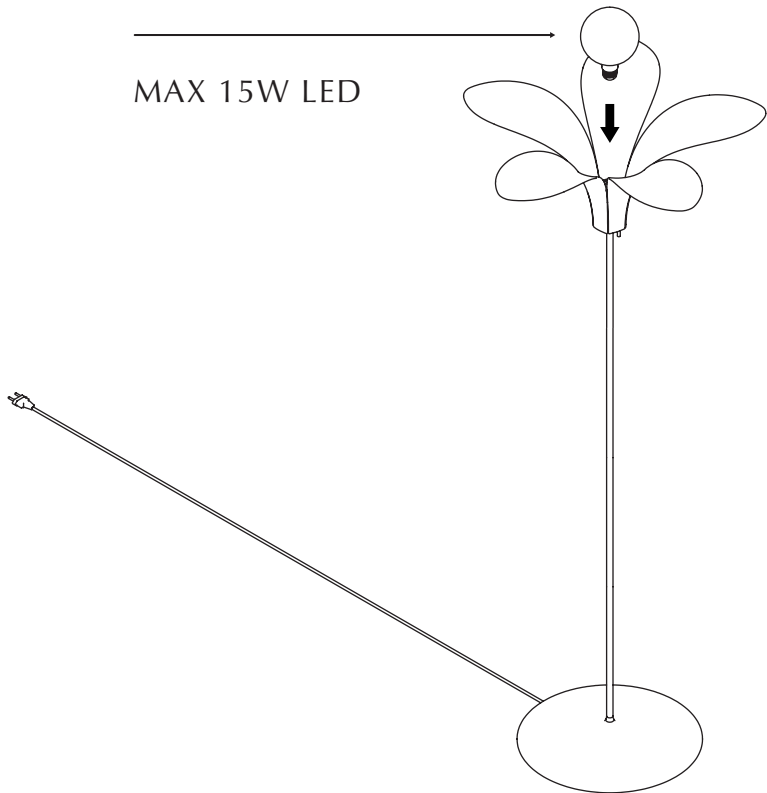

JAZZ

lampshade | user guide

UMAGE

USE AS PENDANT

MAX 15W LED

USE AS FLOOR LAMP

MAX 15W LED

FOLLOW US ON SOCIAL MEDIA