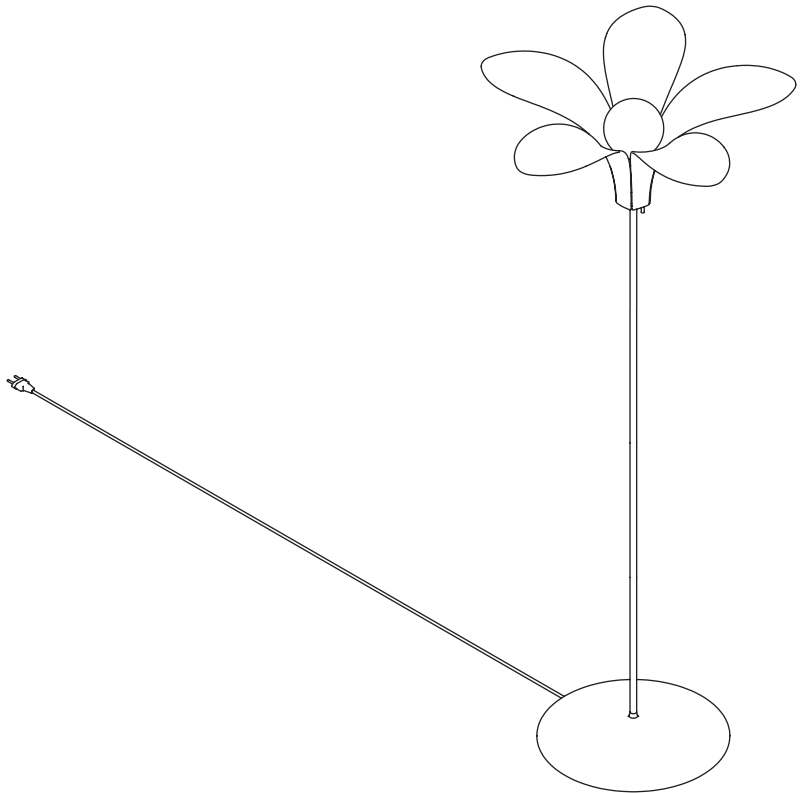

JAZZ

lampshade | user guide

UMAGE

USE AS PENDANT

MAX 15W LED

USE AS FLOOR LAMP

MAX 15W LED

FOLLOW US ON SOCIAL MEDIA