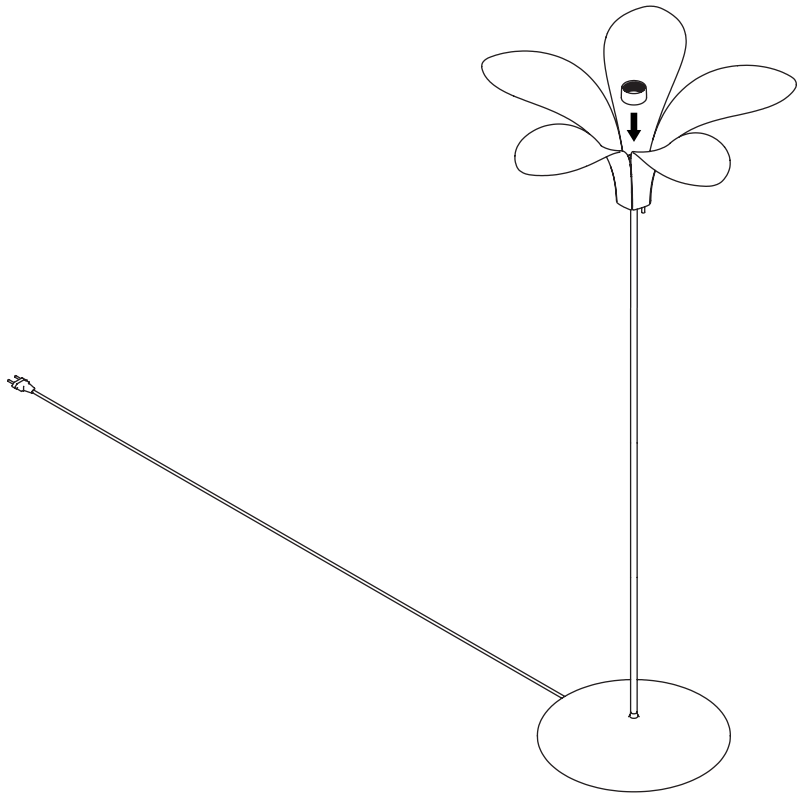

JAZZ

lampshade | user guide

UMAGE

USE AS PENDANT

MAX 15W LED

USE AS FLOOR LAMP

MAX 15W LED

FOLLOW US ON SOCIAL MEDIA