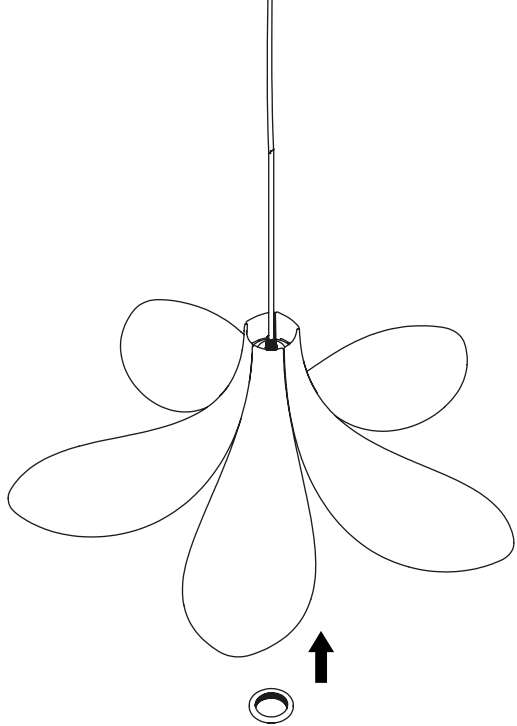

JAZZ

lampshade | user guide

UMAGE

USE AS PENDANT

MAX 15W LED

USE AS FLOOR LAMP

MAX 15W LED

FOLLOW US ON SOCIAL MEDIA