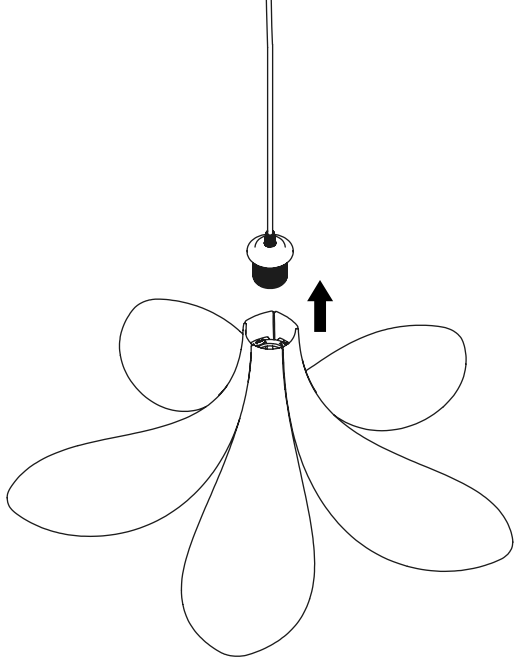

JAZZ

lampshade | user guide

UMAGE

USE AS PENDANT

MAX 15W LED

USE AS FLOOR LAMP

MAX 15W LED

FOLLOW US ON SOCIAL MEDIA