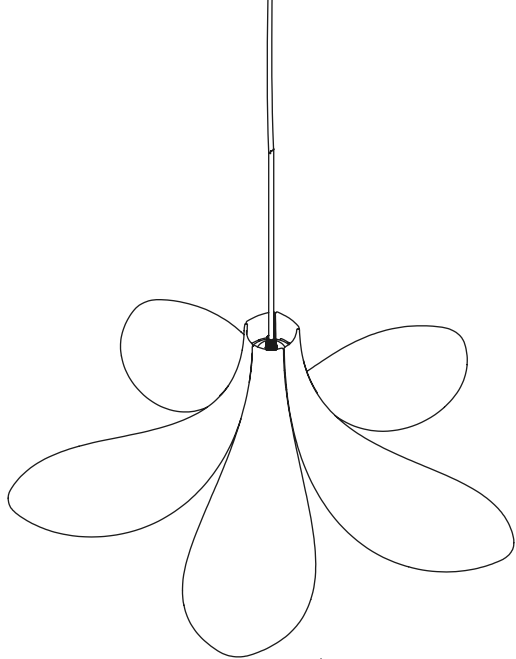

JAZZ

lampshade | user guide

UMAGE

USE AS PENDANT

MAX 15W LED

USE AS FLOOR LAMP

MAX 15W LED

FOLLOW US ON SOCIAL MEDIA