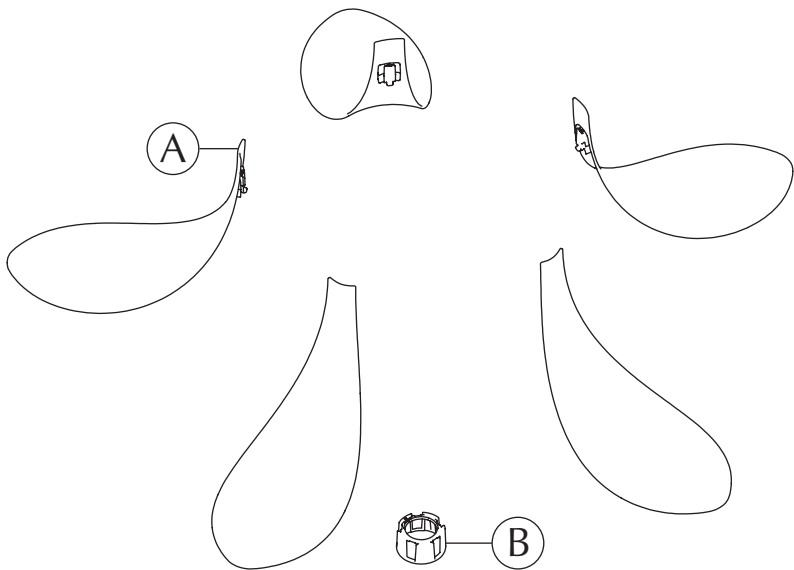

JAZZ

lampshade | user guide

UMAGE

USE AS PENDANT

MAX 15W LED

USE AS FLOOR LAMP

MAX 15W LED

FOLLOW US ON SOCIAL MEDIA