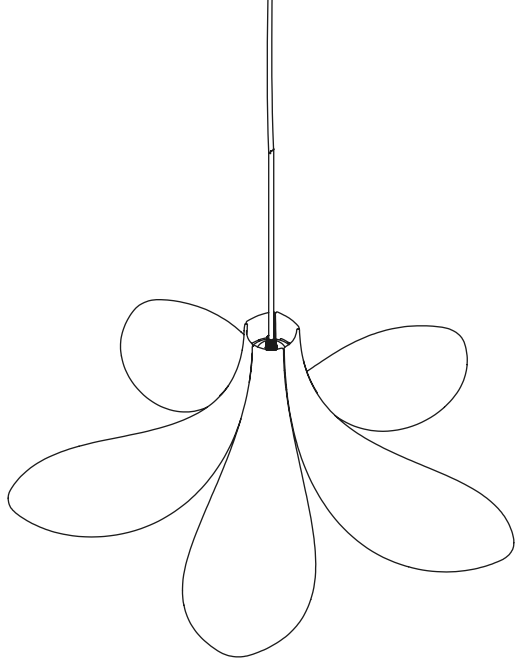

JAZZ

lampshade | user guide

UMAGE

USE AS PENDANT

MAX 15W LED

USE AS FLOOR LAMP

MAX 15W LED

FOLLOW US ON SOCIAL MEDIA