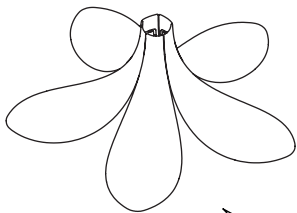

JAZZ

lampshade | user guide

UMAGE

USE AS PENDANT

MAX 15W LED

USE AS FLOOR LAMP

MAX 15W LED

FOLLOW US ON SOCIAL MEDIA