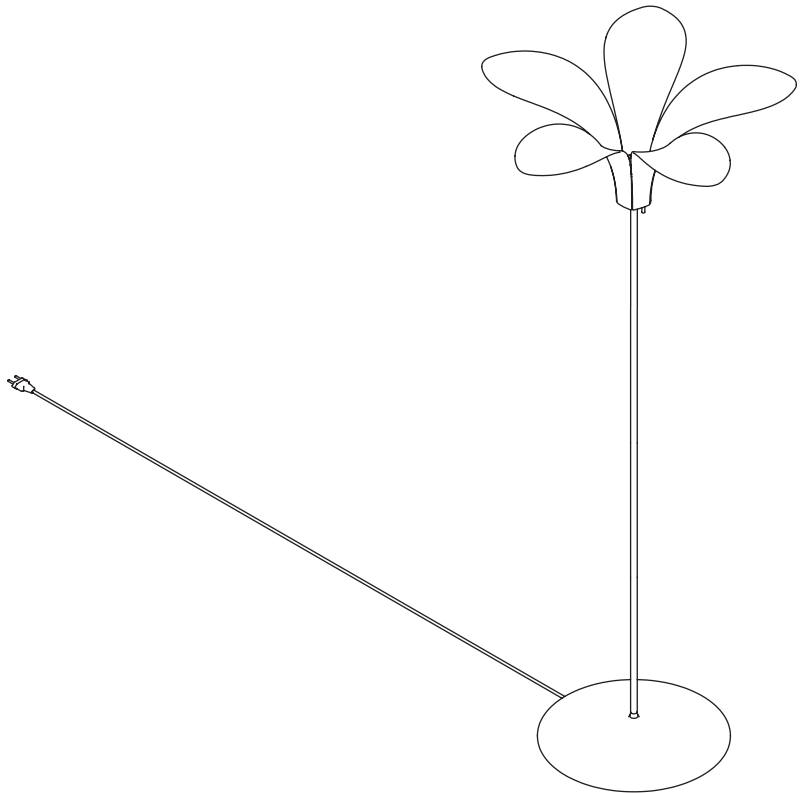

JAZZ

lampshade | user guide

UMAGE

USE AS PENDANT

MAX 15W LED

USE AS FLOOR LAMP

MAX 15W LED

FOLLOW US ON SOCIAL MEDIA