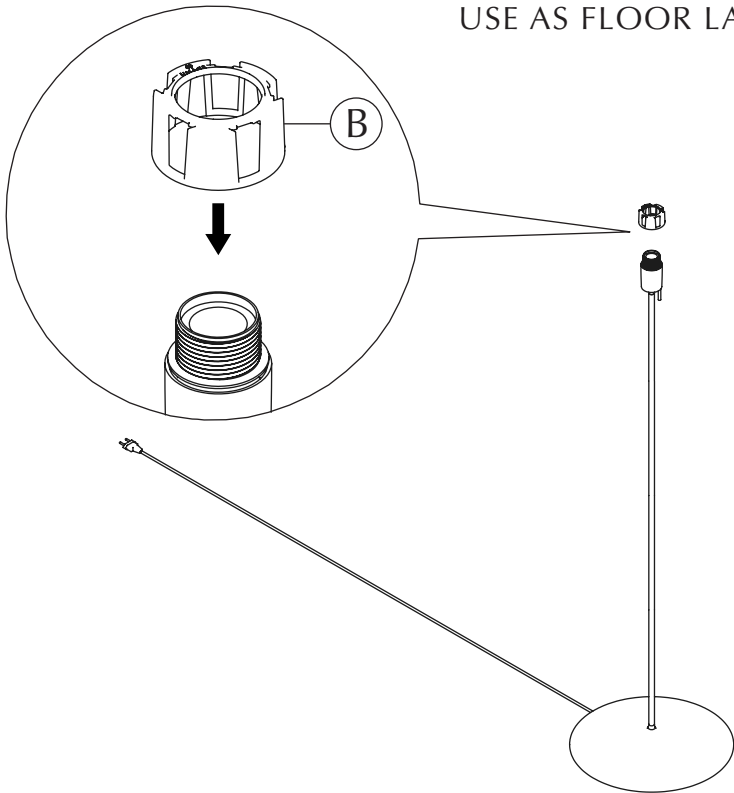

JAZZ

lampshade | user guide

UMAGE

USE AS PENDANT

MAX 15W LED

USE AS FLOOR LAMP

MAX 15W LED

FOLLOW US ON SOCIAL MEDIA