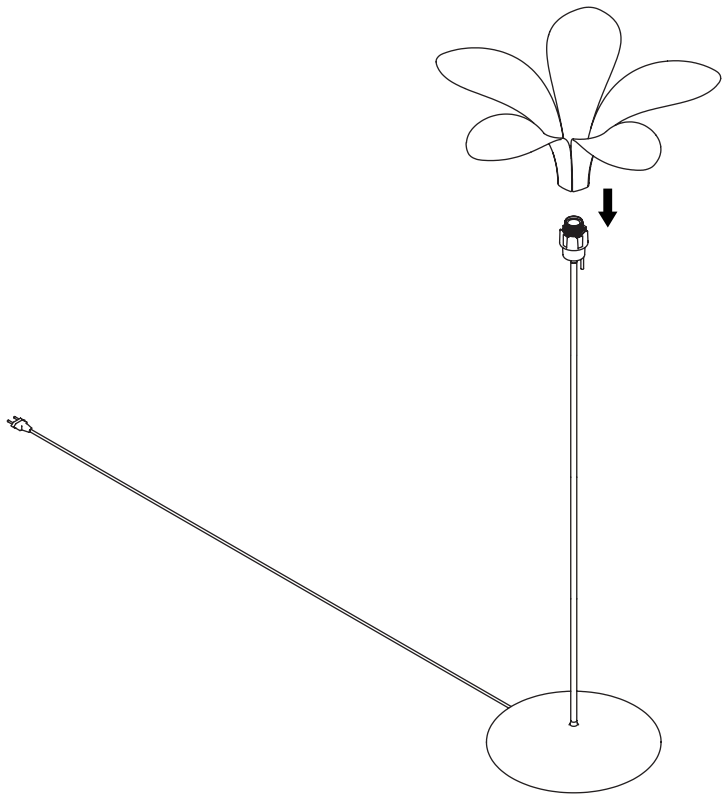

JAZZ

lampshade | user guide

UMAGE

USE AS PENDANT

MAX 15W LED

USE AS FLOOR LAMP

MAX 15W LED

FOLLOW US ON SOCIAL MEDIA