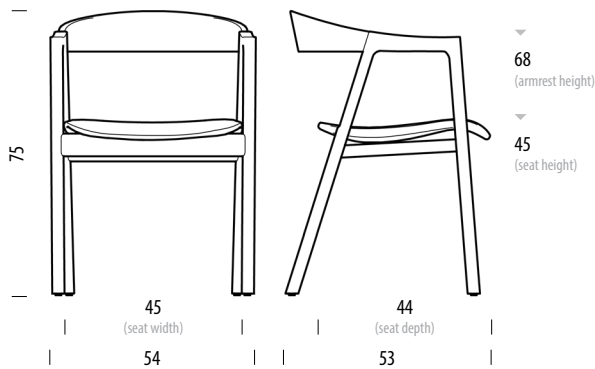

Dimensions (tolerances)

The dimensions shown are indicative, they may vary due to the natural properties of wood, season, or manufacturing processes. Deviations from the specified size may occur, usually no more than 1 cm.

Product size W: 54, D: 53, H: 75

Packaging W: 58, D: 58, H: 80

Volume 0,27 m³

Net weight 6,2 kg

Gross weight 8,7 kg

Item no. 0F0 / 1CB

Assembled product

Dimensions	Width	Depth	Height
Seat	45	44	45
Armrest			68