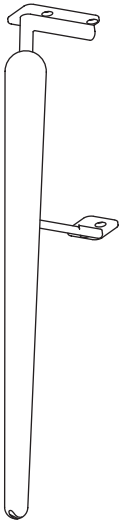

# MY SPOT

side table | user guide

UIMAGE

USB

The side table has a hidden, integral USB-port so you can charge your phone or tablet.

# ASSEMBLY GUIDE

② x 1 pc.

③ x 2 pcs.

① x 1 pc.

④ x 1 pc.

⑤ x 1 pc.

⑥ x 18 pcs.

⑦ x 1 pc.