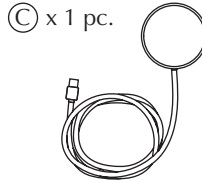

# MY SPOT

side table | user guide

UIMAGE

USB

The side table has a hidden, integral USB-port so you can charge your phone or tablet.

# ASSEMBLY GUIDE

② x 1 pc.

③ x 2 pcs.

① x 1 pc.

④ x 1 pc.

⑤ x 1 pc.

⑥ x 18 pcs.

⑦ x 1 pc.