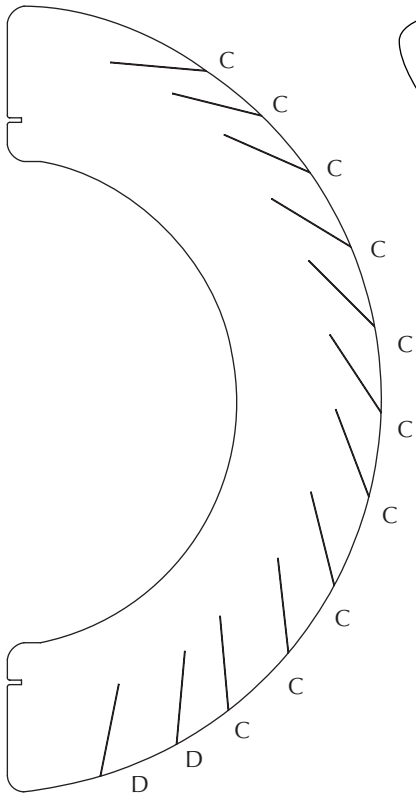

SILVIA

lampshade | user guide

UIMAGE

ASSEMBLY GUIDE

Ⓒ x 50 pcs. + extra

Ⓑ x 10 pcs.

Ⓐ x 2 pcs.

Ⓓ x 10 pcs. + extra

Find assembly videos by using the QR code or by going online at our website
umage.com/instructions

E27/E26

A

MAX 15W LED BULB

FOLLOW US ON SOCIAL MEDIA

@umagedesign | #umagedesign | umage.com

UMAGE

220523