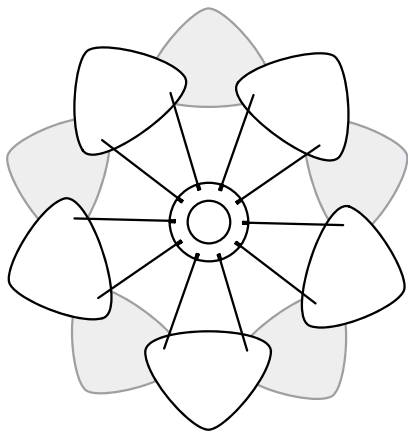

SILVIA

lampshade | user guide

UIMAGE

ASSEMBLY GUIDE

Ⓒ x 50 pcs. + extra

Ⓑ x 10 pcs.

Ⓐ x 2 pcs.

Ⓓ x 10 pcs. + extra

Find assembly videos by using the QR code or by going online at our website
umage.com/instructions

E27/E26

A

MAX 15W LED BULB

FOLLOW US ON SOCIAL MEDIA

@umagedesign | #umagedesign | umage.com

UMAGE

220523