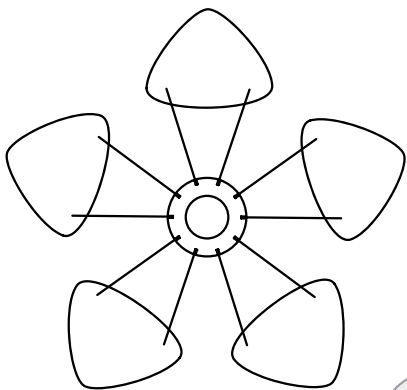

SILVIA

lampshade | user guide

UIMAGE

ASSEMBLY GUIDE

Ⓒ x 50 pcs. + extra

Ⓑ x 10 pcs.

Ⓐ x 2 pcs.

Ⓓ x 10 pcs. + extra

Find assembly videos by using the QR code or by going online at our website
umage.com/instructions

E27/E26

A

MAX 15W LED BULB

FOLLOW US ON SOCIAL MEDIA

@umagedesign | #umagedesign | umage.com

UMAGE

220523