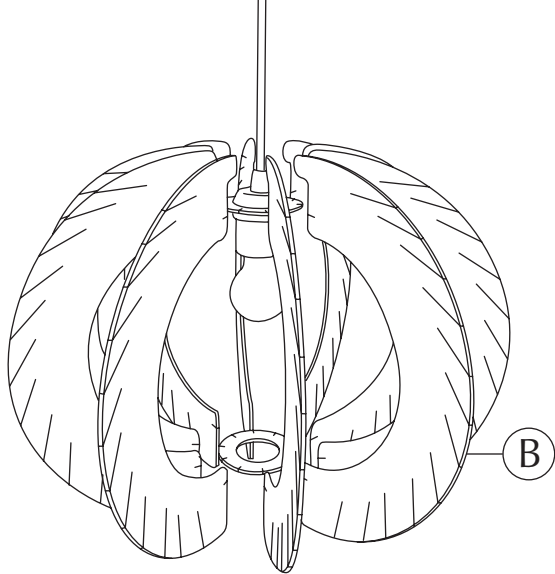

Find assembly videos by using the QR code or by going online at our website
umage.com/instructions

E27/E26

A

MAX 15W LED BULB

FOLLOW US ON SOCIAL MEDIA

@umagedesign | #umagedesign | umage.com

UMAGE

220523