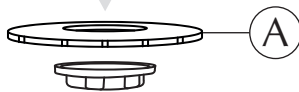

E27/E26

A

MAX 15W LED BULB