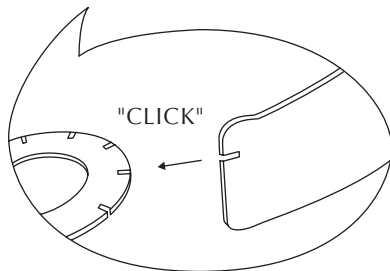

Find assembly videos by using the QR code or by going online at our website
umage.com/instructions

E27/E26

A

MAX 15W LED BULB

FOLLOW US ON SOCIAL MEDIA

@umagedesign | #umagedesign | umage.com

UMAGE

220523