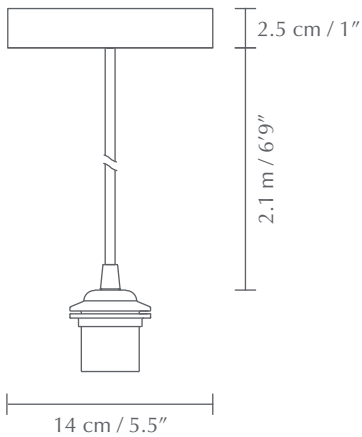

CREATE YOUR OWN LIGHTING SOLUTION

This modern and minimal cord set consists of 2.1 meters of textile cord, a canopy and an E27 socket. Available in a black or white finish, add our Idea LED bulb and UIMAGE lampshade to create your own unique lighting solution that compliments your home.

Find more info on our website umage.com

Colour variations

white
(RAL: 9003)

black
(RAL: 9005)