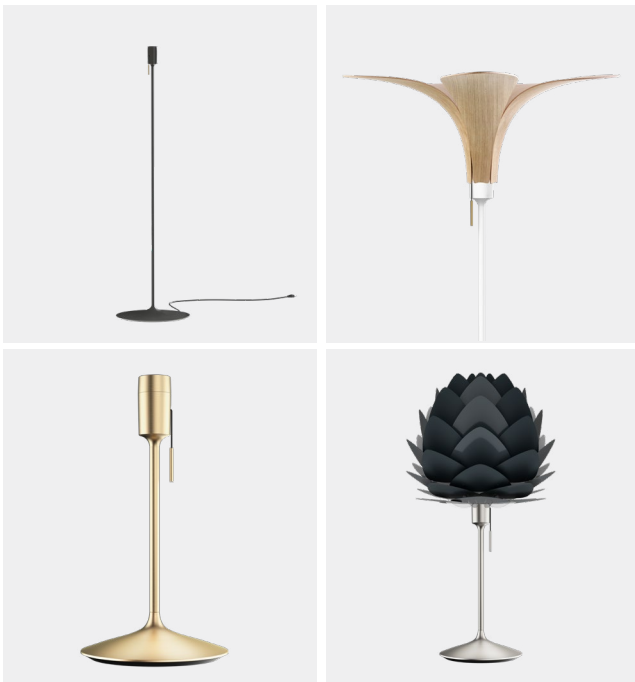

Inspired by the delicate stem of a Champagne flute, this simple light stand has been designed as an elegant accent for any desk, console table or bedside table.

The Santé table has a hidden, integral USB-port so you can charge your phone or tablet, even when the light is turned off. The lightweight yet sturdy stand has a classic pull-switch, adding a traditional detail to its clean, contemporary shape.

The Santé can be paired with a large variety of our UIMAGE lampshades.

Find more info on our website umage.com

Light stand
Comes with E26 / E27

TESTS & CERTIFICATIONS
CE (for indoor use), cULus certified

Santé table: USB power supply incl.

DIMENSIONS
Table: Ø: 22 cm / 8.7" H: 42 cm / 16.5"
Floor: Ø: 38 cm / 15" H: 140 cm / 55.1"

MATERIAL
Aluminium, Steel, MDF and ABS

WEIGHT INCL. PACKAGING
Table: 1.7 kg / 3.7 lb
Floor: 3.3 kg / 7.3 lb

LIGHT SOURCE
E26 / E27 - max 15W LED (not included)

PACKAGING DIMENSIONS (L x W x H):
Table: 25.5 x 41.5 x 8.5 cm / 10 x 16.3 x 3.3"
Floor: 41.6 x 41.6 x 9.8 cm / 16.4 x 16.4 x 3.9"

ASSEMBLY TIME
10-15 min - video guide at umage.com

MEDIA KIT
Photos and press material
Download at umagepress.com

ORDERING INFORMATION

Santé table white	EU/UK #4045 / US #4104
Santé table black	EU/UK #4046 / US #4105
Santé table brushed steel	EU/UK #4050 / US #4106
Santé table brushed brass	EU/UK #4052 / US #4107
Santé floor white	EU/UK #4035 / US #4037
Santé floor black	EU/UK #4036 / US #4038

COLOUR VARIATIONS

white

black

brushed steel

brushed brass