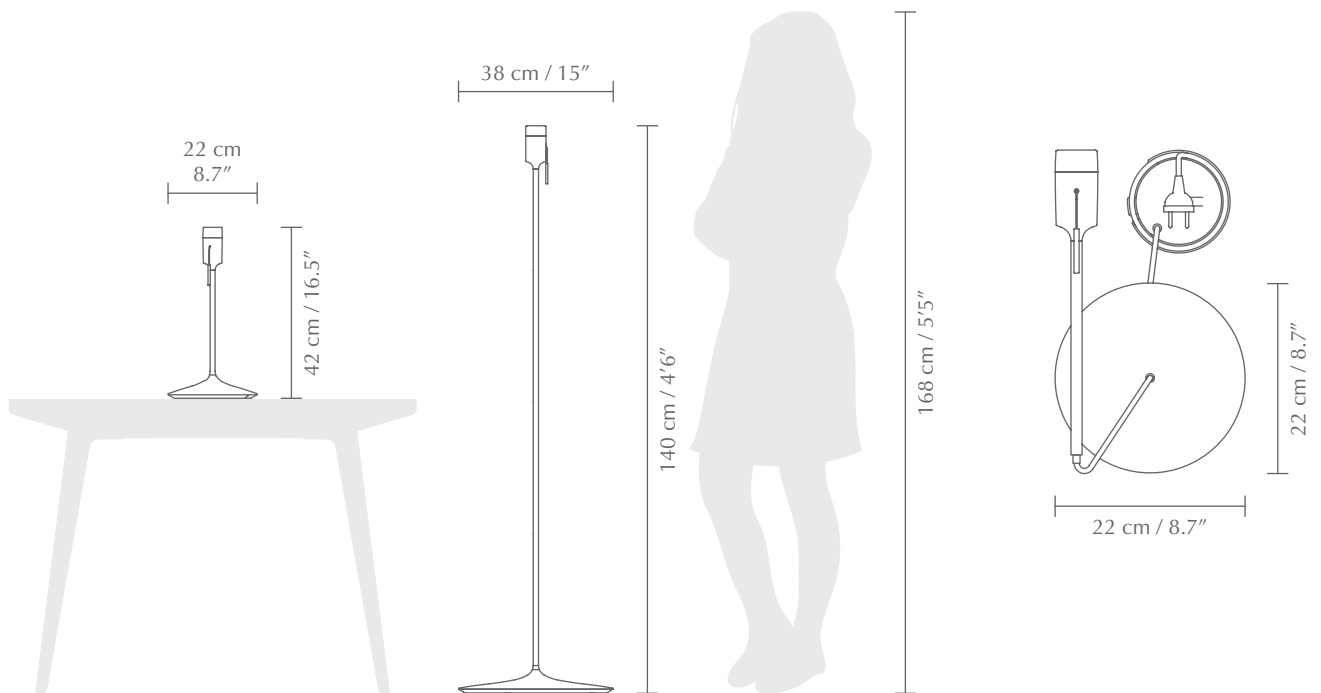

The specifications and dimensions are subject to change without notice. Document date: 26-02-2020 | info@umage.com | www.umage.com
Kongens Nytorv 15, DK-1050 Copenhagen K | +45 31 39 31 31 (tel) & 185 Wythe Ave 2FL, Brooklyn, NY 11249 | +1 646-790-7171 (tel)