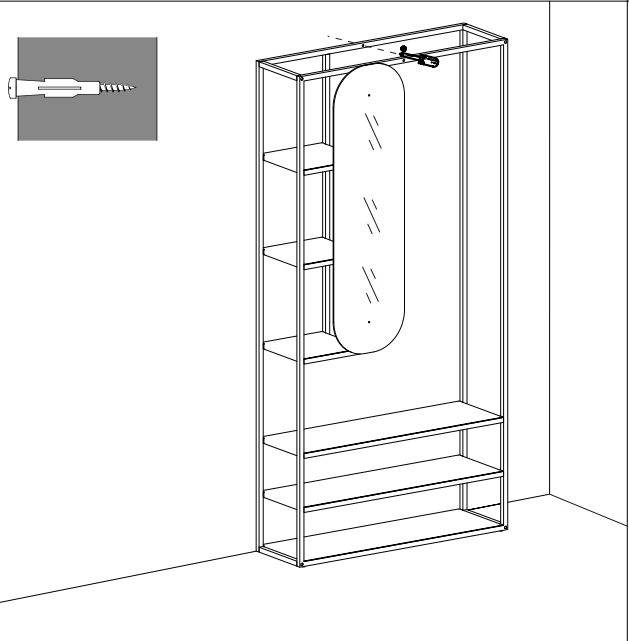

Art No	Description
88888-XXX	SP- Classe Closet -Screw Set
88888-XXX	SP- Classe Closet -Plastic Feet

A		2
B		1
C		3
D		3
E		4
F		8
G		2
H		2
I		30
J		1

88888-XXX

88888-XXX

88888-XXX

88888-XXX

88888-XXX

88888-XXX