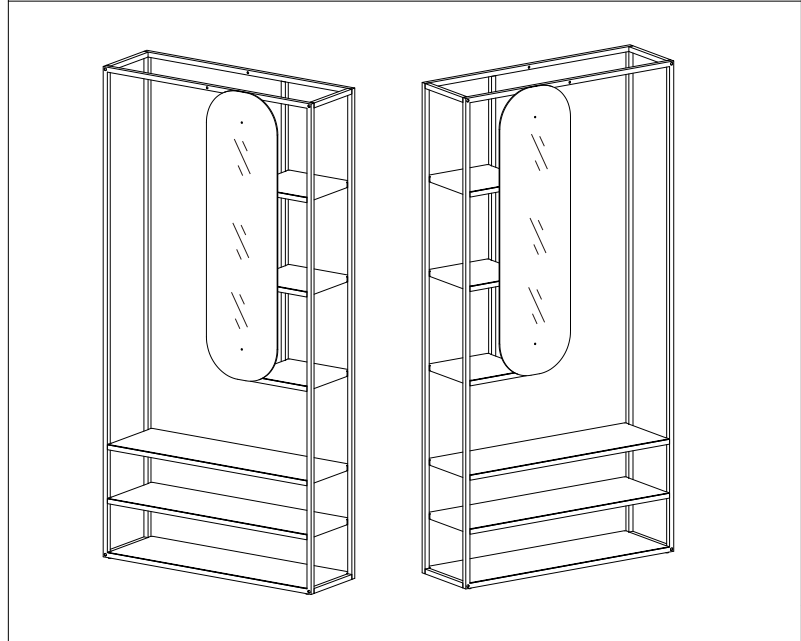

Art No	Description
88888-XXX	SP- Classe Closet -Screw Set
88888-XXX	SP- Classe Closet -Plastic Feet

A		2
B		1
C		3
D		3
E		4
F		8
G		2
H		2
I		30
J		1

88888-XXX

88888-XXX

88888-XXX

88888-XXX

88888-XXX

88888-XXX