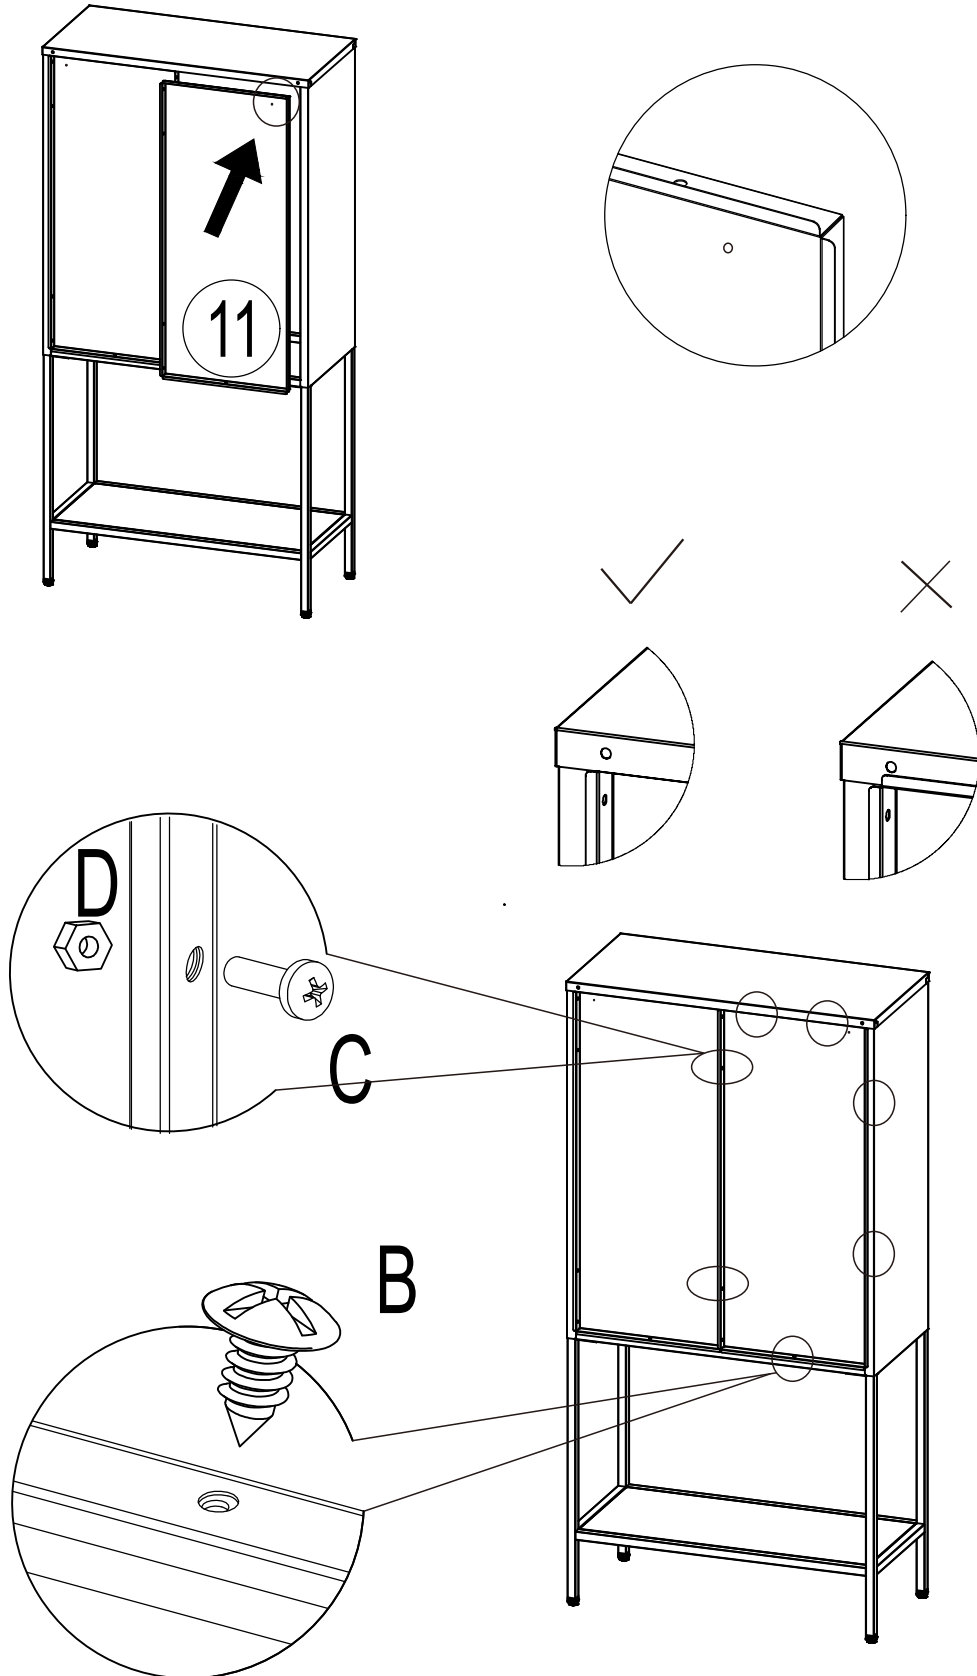

Nest living
Claes metalen vitrinekast - 75 x 100 cm

1

<p>Bx6  5x12mm</p>	
---	---

2

<p>Ax8  M6x10mm</p>	<p>Lx1  4mm</p>	
--	--	--

3

<p>Bx8</p>  <p>5x12mm</p>	
--	---

4

<p>Bx4  5x12mm</p>	
---	---

5

<p>Bx3</p>  <p>5x12mm</p>	
--	--

B

6

<p>Bx5  5x12mm</p>	
---	---

7

B×5  5×12mm	C×2  M5×8mm	D×2  M5	
---	---	---	---

8

<p>Bx4</p>  <p>5x12mm</p>	
--	---

B

9

<p>Fx8</p> 	
--	--

F

10

11

Gx4  39x13.5x10.5mm	Hx2  50x20x34mm	Ix4  4x8mm	
---	---	--	---

12

<p>J×2</p>  <p>Φ4.8×22mm</p>	<p>K×2</p>  <p>Φ5.5mm</p>	
---	--	--

13

E×2

4×40mm

14