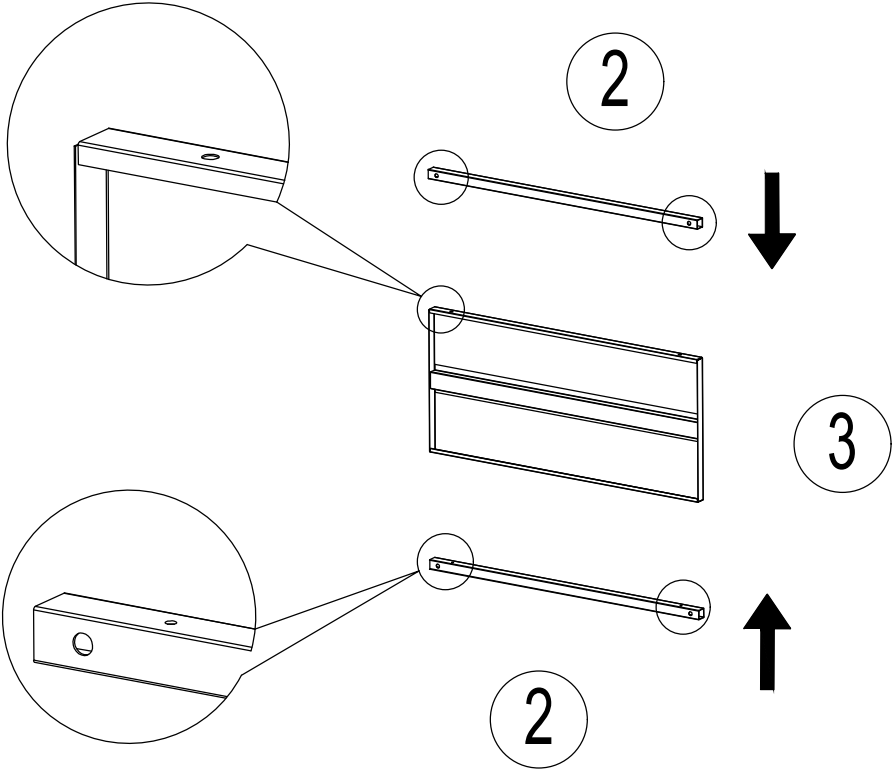

Nest living
Claes metalen vitrinekast - 75 x 100 cm

1

<p>Bx6  5x12mm</p>	
---	---

2

<p>Ax8  M6x10mm</p>	<p>Lx1  4mm</p>	
--	--	--

3

<p>Bx8</p>  <p>5x12mm</p>	
--	---

4

<p>Bx4  5x12mm</p>	
---	---

5

<p>Bx3</p>  <p>5x12mm</p>	
--	--

B

6

<p>Bx5  5x12mm</p>	
---	---

7

B×5  5×12mm	C×2  M5×8mm	D×2  M5	
---	---	---	---

8

<p>Bx4</p>  <p>5x12mm</p>	
--	---

B

9

<p>Fx8</p> 	
--	--

F

10

11

Gx4  39x13.5x10.5mm	Hx2  50x20x34mm	Ix4  4x8mm	
---	---	--	---

12

<p>J×2</p>  <p>Φ4.8×22mm</p>	<p>K×2</p>  <p>Φ5.5mm</p>	
---	--	--

13

E×2

4×40mm

14