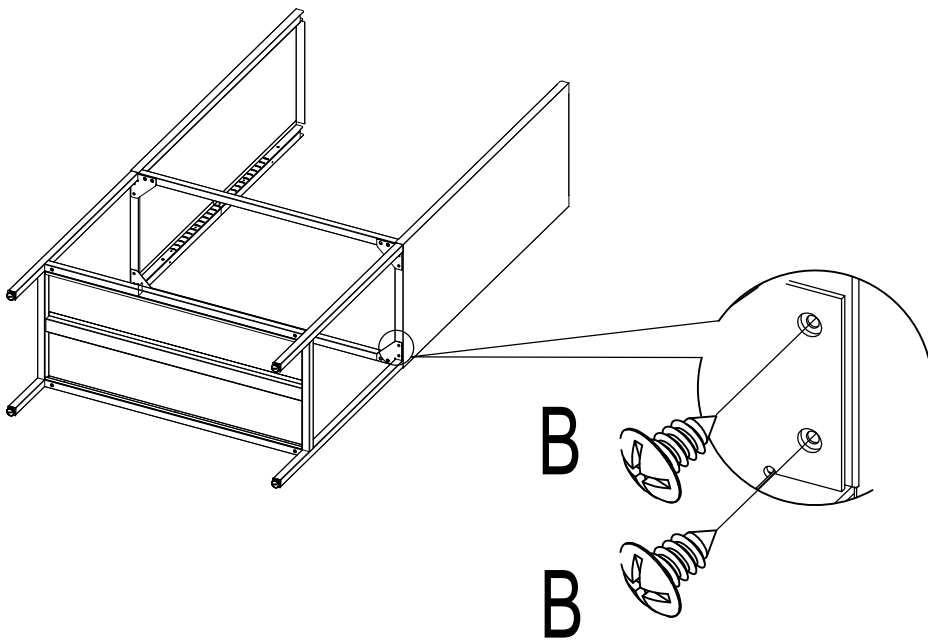

Nest living
Claes metalen vitrinekast - 75 x 100 cm

1

<p>Bx6  5x12mm</p>	
---	---

2

<p>Ax8  M6x10mm</p>	<p>Lx1  4mm</p>	
--	--	--

3

<p>Bx8</p>  <p>5x12mm</p>	
--	---

4

<p>Bx4  5x12mm</p>	
---	---

5

<p>Bx3</p>  <p>5x12mm</p>	
--	--

B

6

<p>Bx5  5x12mm</p>	
---	---

7

B×5  5×12mm	C×2  M5×8mm	D×2  M5	
---	---	---	---

8

<p>Bx4</p>  <p>5x12mm</p>	
--	---

B

9

<p>Fx8</p> 	
--	--

F

10

11

Gx4  39x13.5x10.5mm	Hx2  50x20x34mm	Ix4  4x8mm	
---	---	--	---

12

<p>J×2</p>  <p>Φ4.8×22mm</p>	<p>K×2</p>  <p>Φ5.5mm</p>	
---	--	--

13

E×2

4×40mm

14