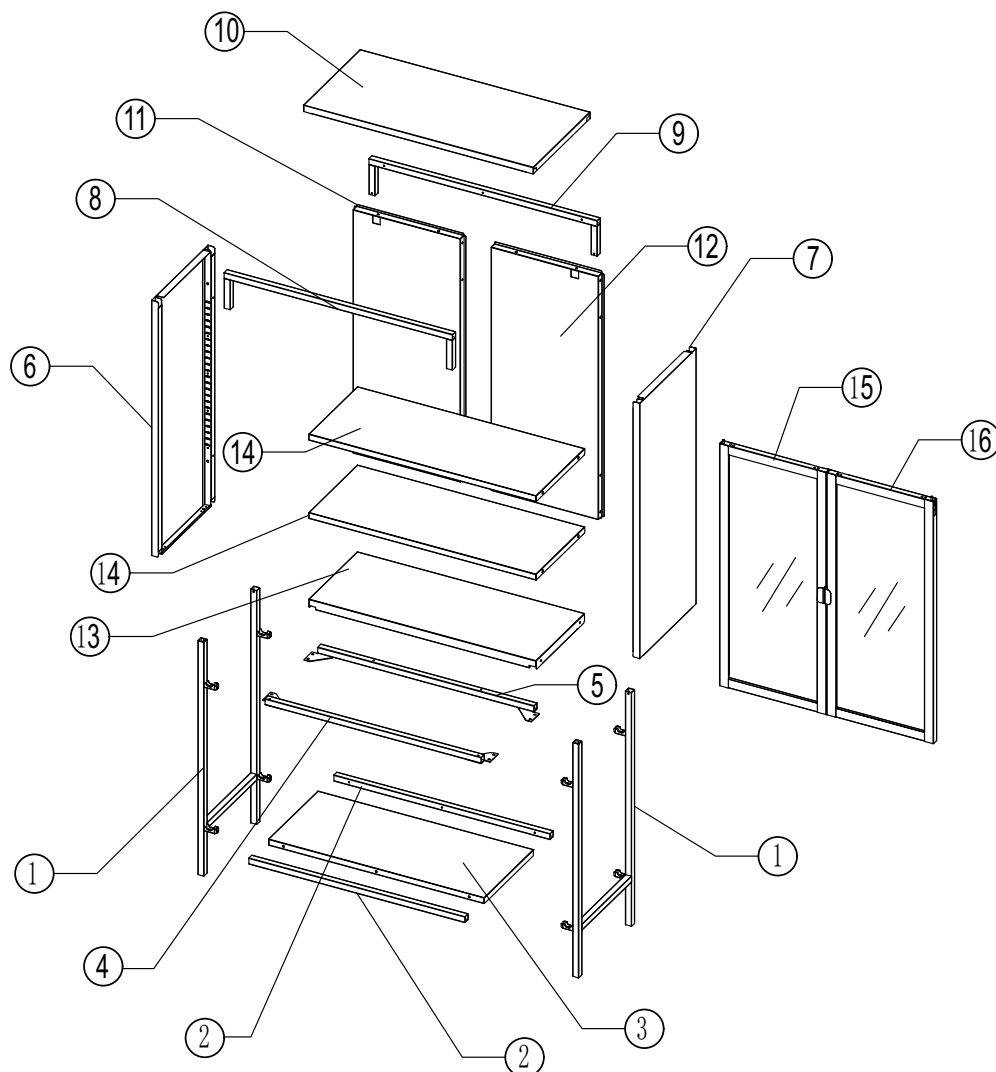

Nest living
Claes metalen vitrinekast - 75 x 100 cm

1

<p>Bx6  5x12mm</p>	
---	---

2

<p>Ax8  M6x10mm</p>	<p>Lx1  4mm</p>	
--	--	--

3

<p>Bx8</p>  <p>5x12mm</p>	
--	---

4

<p>Bx4  5x12mm</p>	
---	---

5

<p>Bx3</p>  <p>5x12mm</p>	
--	--

B

6

<p>Bx5  5x12mm</p>	
---	---

7

B×5  5×12mm	C×2  M5×8mm	D×2  M5	
---	---	---	---

8

<p>Bx4</p>  <p>5x12mm</p>	
--	---

B

9

<p>Fx8</p> 	
--	--

F

10

11

Gx4  39x13.5x10.5mm	Hx2  50x20x34mm	Ix4  4x8mm	
---	---	--	---

12

<p>J×2</p>  <p>Φ4.8×22mm</p>	<p>K×2</p>  <p>Φ5.5mm</p>	
---	--	--

13

E×2

4×40mm

14