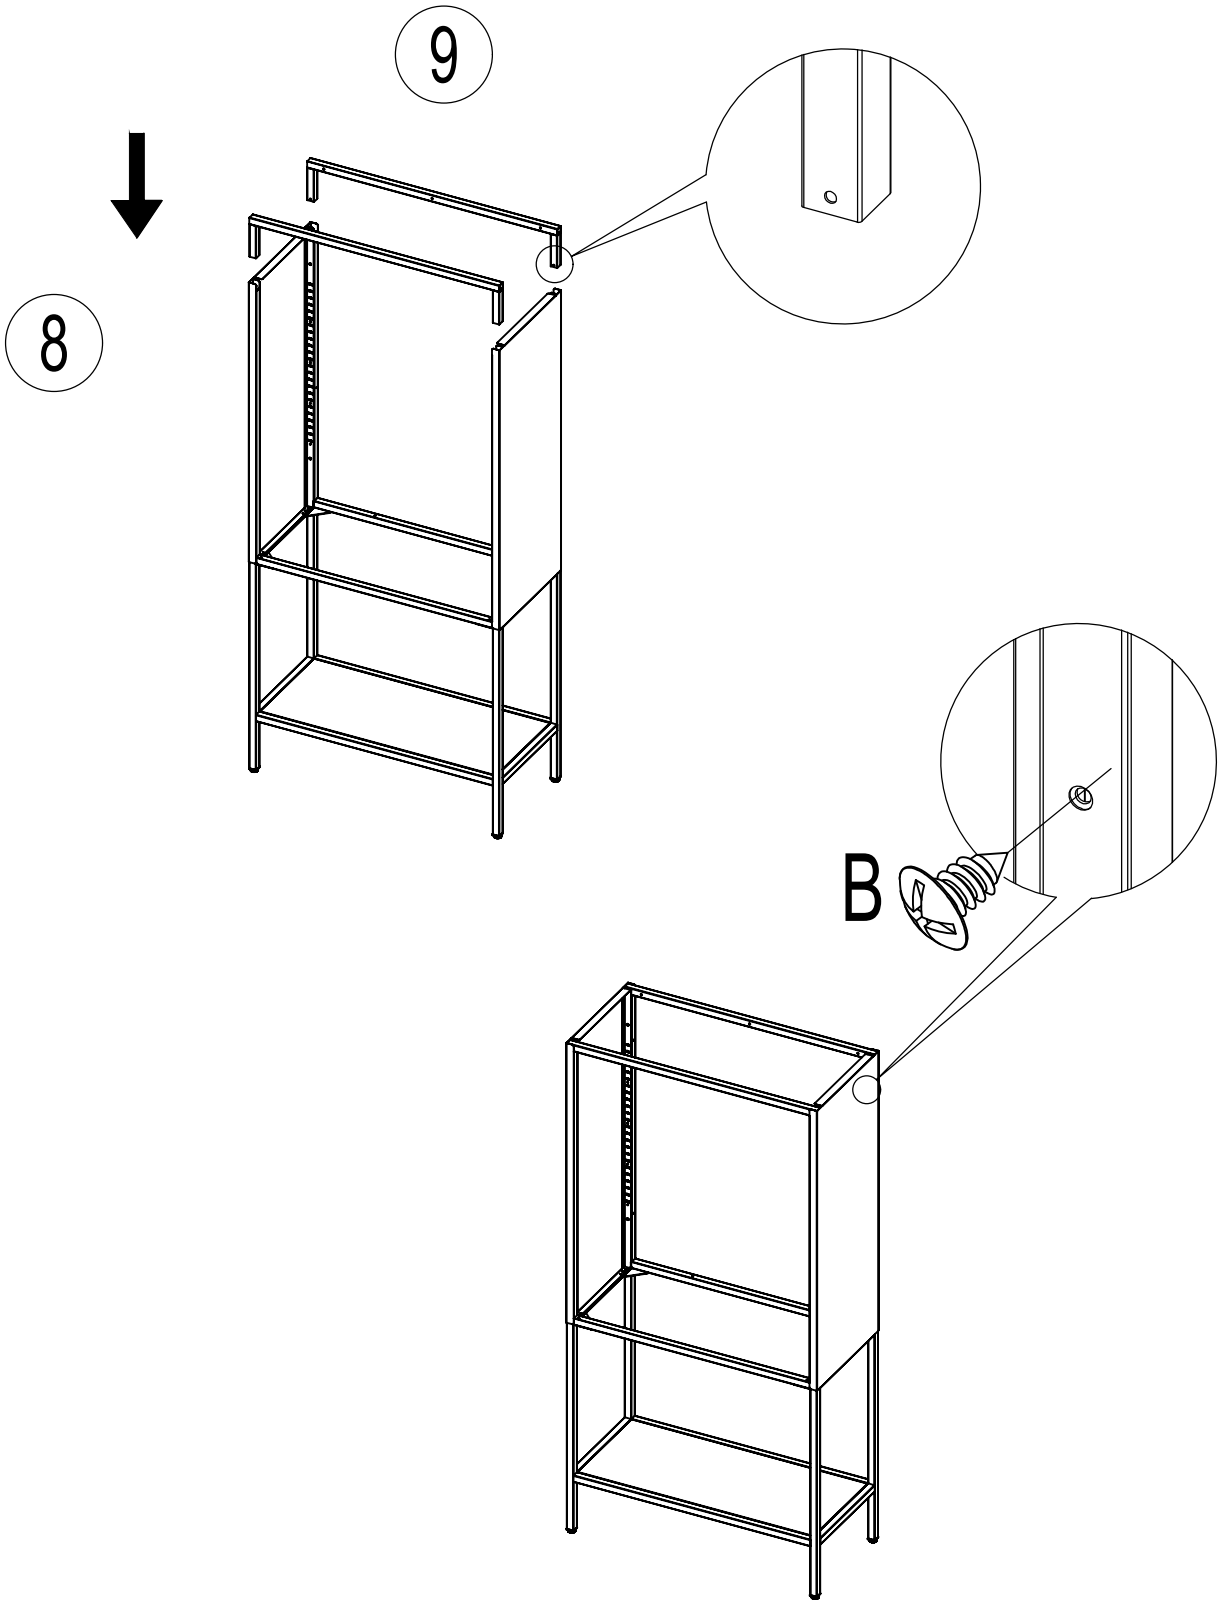

Nest living
Claes metalen vitrinekast - 75 x 100 cm

1

<p>Bx6  5x12mm</p>	
---	---

2

<p>Ax8  M6x10mm</p>	<p>Lx1  4mm</p>	
--	--	--

3

<p>Bx8</p>  <p>5x12mm</p>	
--	---

4

<p>Bx4  5x12mm</p>	
---	---

5

<p>Bx3</p>  <p>5x12mm</p>	
--	--

B

6

<p>Bx5  5x12mm</p>	
---	---

7

B×5  5×12mm	C×2  M5×8mm	D×2  M5	
---	---	---	---

8

<p>Bx4</p>  <p>5x12mm</p>	
--	---

B

9

<p>Fx8</p> 	
--	--

F

10

11

Gx4  39x13.5x10.5mm	Hx2  50x20x34mm	Ix4  4x8mm	
---	---	--	---

12

<p>J×2</p>  <p>Φ4.8×22mm</p>	<p>K×2</p>  <p>Φ5.5mm</p>	
---	--	--

13

E×2

4×40mm

14