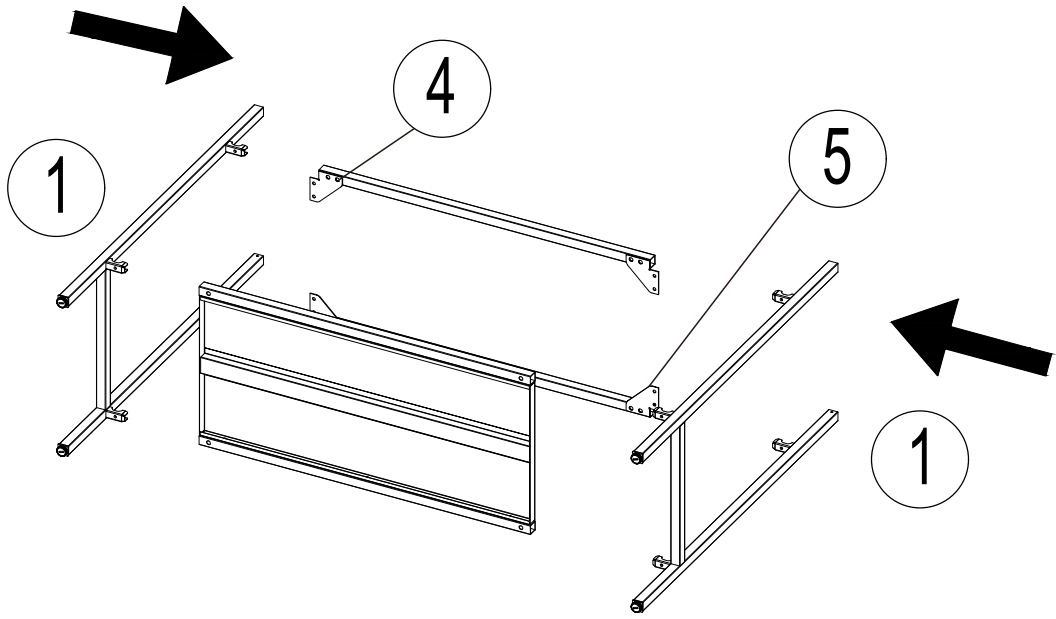

Nest living
Claes metalen vitrinekast - 75 x 100 cm

1

<p>Bx6  5x12mm</p>	
---	---

2

<p>Ax8  M6x10mm</p>	<p>Lx1  4mm</p>	
--	--	--

3

<p>Bx8</p>  <p>5x12mm</p>	
--	---

4

<p>Bx4  5x12mm</p>	
---	---

5

<p>Bx3</p>  <p>5x12mm</p>	
--	--

B

6

<p>Bx5  5x12mm</p>	
---	---

7

B×5  5×12mm	C×2  M5×8mm	D×2  M5	
---	---	---	---

8

<p>Bx4</p>  <p>5x12mm</p>	
--	---

B

9

<p>Fx8</p> 	
--	--

F

10

11

Gx4  39x13.5x10.5mm	Hx2  50x20x34mm	Ix4  4x8mm	
---	---	--	---

12

<p>J×2</p>  <p>Φ4.8×22mm</p>	<p>K×2</p>  <p>Φ5.5mm</p>	
---	--	--

13

E×2

4×40mm

14