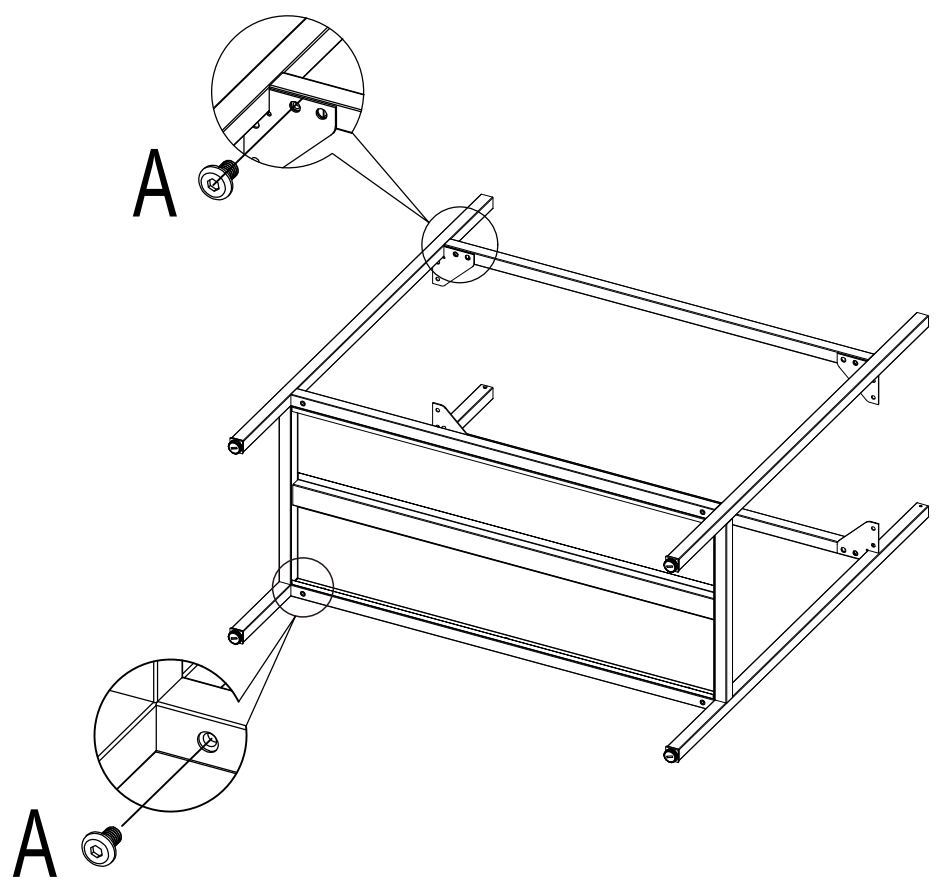

Nest living
Claes metalen vitrinekast - 75 x 100 cm

1

<p>Bx6  5x12mm</p>	
---	---

2

<p>Ax8  M6x10mm</p>	<p>Lx1  4mm</p>	
--	--	--

3

<p>Bx8</p>  <p>5x12mm</p>	
--	---

4

<p>Bx4  5x12mm</p>	
---	---

5

<p>Bx3</p>  <p>5x12mm</p>	
--	--

B

6

<p>Bx5  5x12mm</p>	
---	---

7

B×5  5×12mm	C×2  M5×8mm	D×2  M5	
---	---	---	---

8

<p>Bx4</p>  <p>5x12mm</p>	
--	---

B

9

<p>Fx8</p> 	
--	--

F

10

11

Gx4  39x13.5x10.5mm	Hx2  50x20x34mm	Ix4  4x8mm	
---	---	--	---

12

<p>J×2</p>  <p>Φ4.8×22mm</p>	<p>K×2</p>  <p>Φ5.5mm</p>	
---	--	--

13

E×2

4×40mm

14