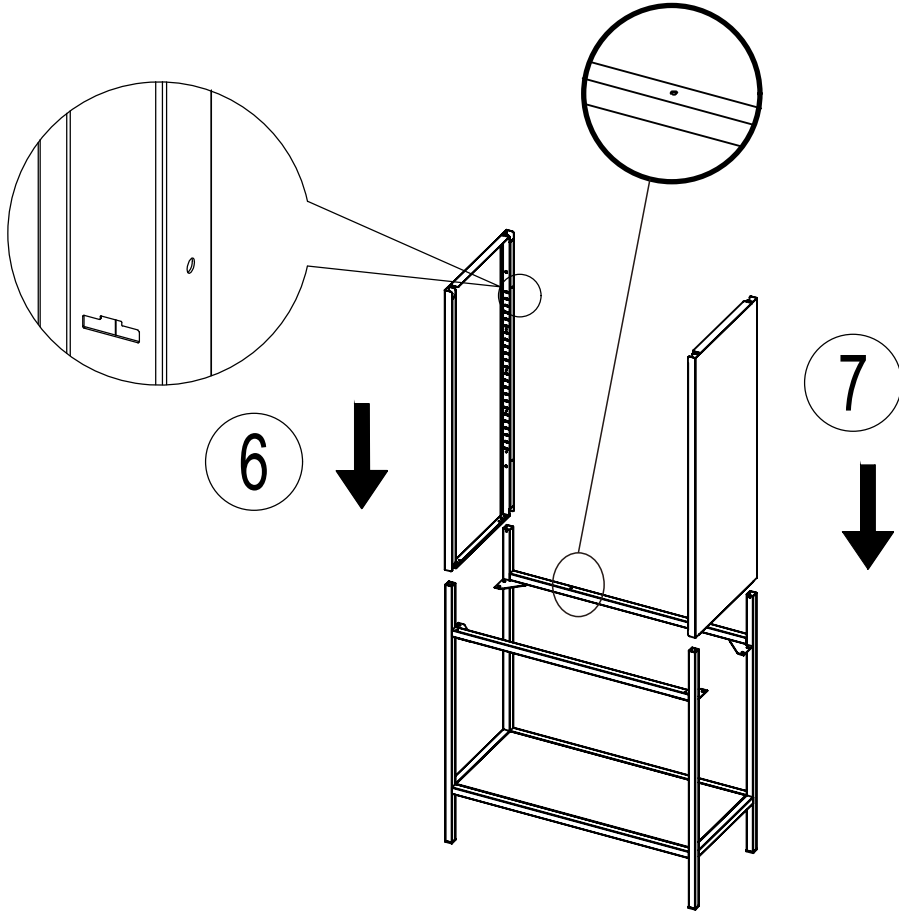

Nest living
Claes metalen vitrinekast - 75 x 100 cm

1

<p>Bx6  5x12mm</p>	
---	---

2

<p>Ax8  M6x10mm</p>	<p>Lx1  4mm</p>	
--	--	--

3

<p>Bx8</p>  <p>5x12mm</p>	
--	---

4

<p>Bx4  5x12mm</p>	
---	---

5

<p>Bx3</p>  <p>5x12mm</p>	
--	--

B

6

<p>Bx5  5x12mm</p>	
---	---

7

B×5  5×12mm	C×2  M5×8mm	D×2  M5	
---	---	---	---

8

<p>Bx4</p>  <p>5x12mm</p>	
--	---

B

9

<p>Fx8</p> 	
--	--

F

10

11

Gx4  39x13.5x10.5mm	Hx2  50x20x34mm	Ix4  4x8mm	
---	---	--	---

12

<p>J×2</p>  <p>Φ4.8×22mm</p>	<p>K×2</p>  <p>Φ5.5mm</p>	
---	--	--

13

E×2

4×40mm

14