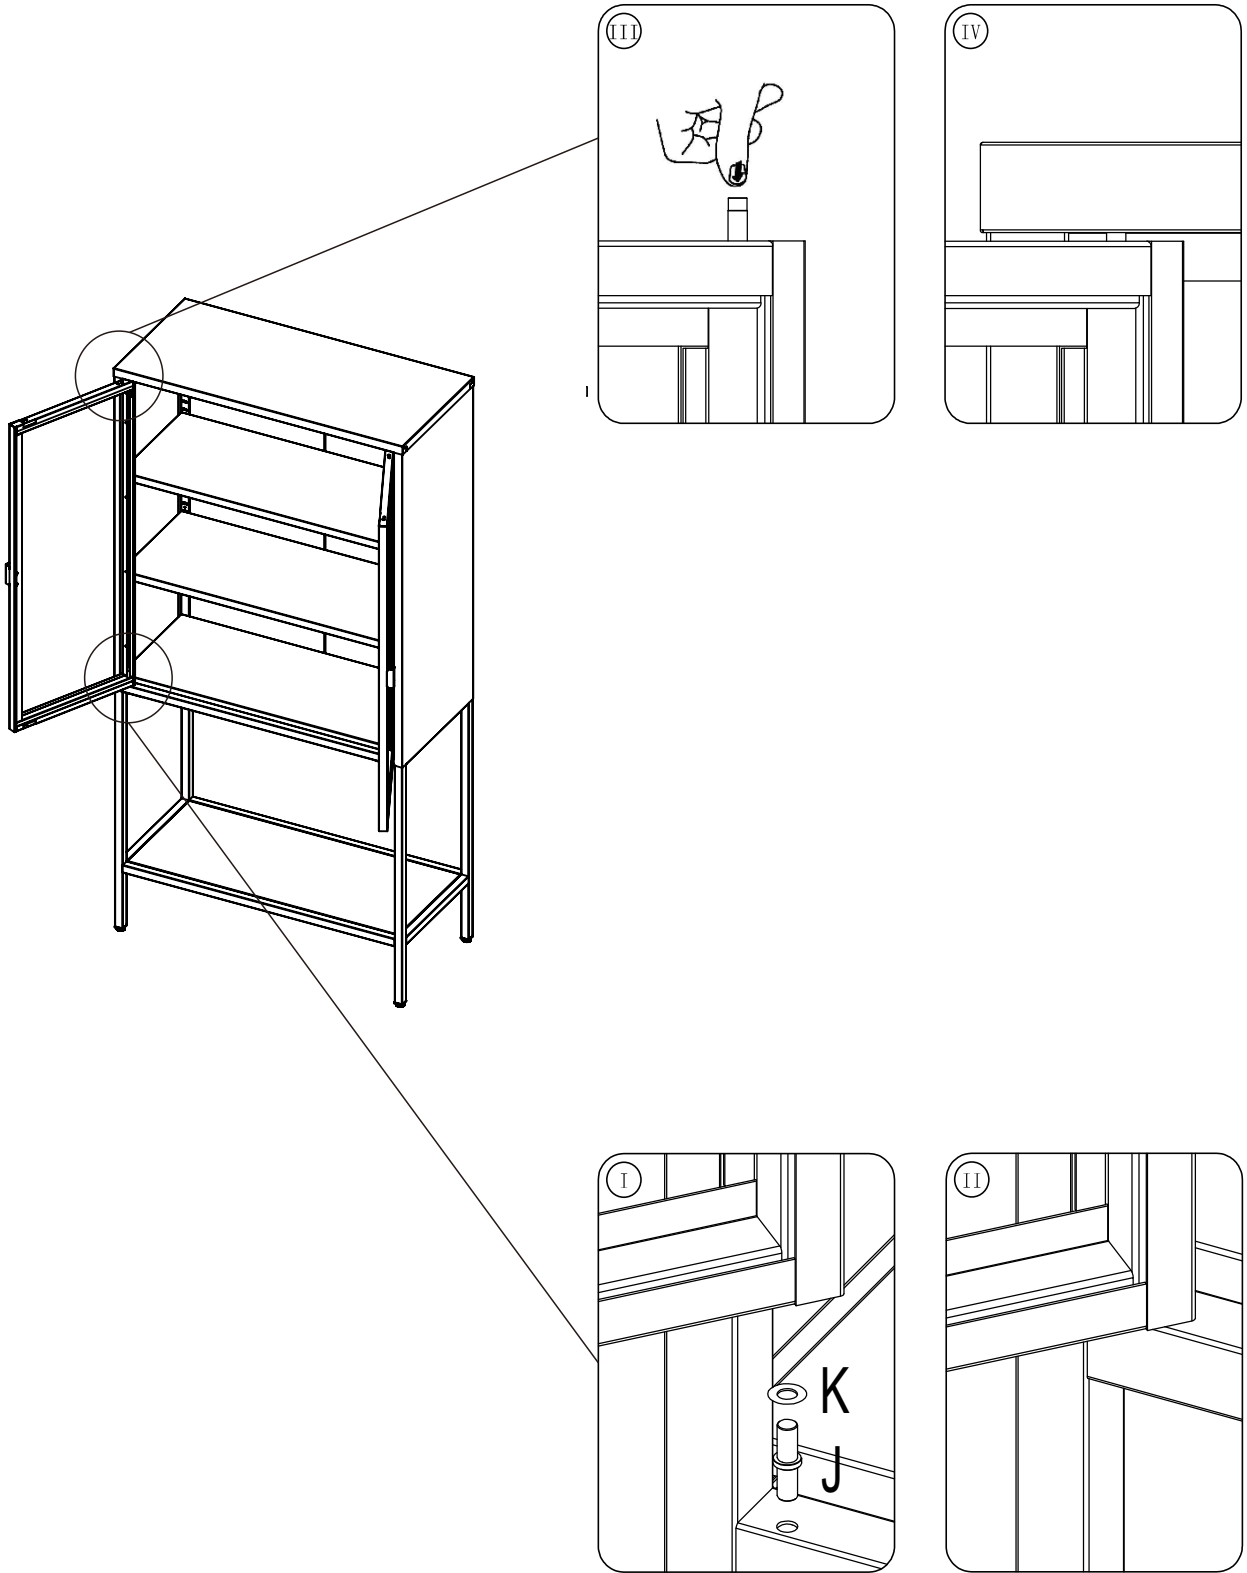

Nest living
Claes metalen vitrinekast - 75 x 100 cm

1

<p>Bx6  5x12mm</p>	
---	---

2

<p>Ax8  M6x10mm</p>	<p>Lx1  4mm</p>	
--	--	--

3

<p>Bx8</p>  <p>5x12mm</p>	
--	---

4

<p>Bx4  5x12mm</p>	
---	---

5

<p>Bx3</p>  <p>5x12mm</p>	
--	--

B

6

<p>Bx5  5x12mm</p>	
---	---

7

B×5  5×12mm	C×2  M5×8mm	D×2  M5	
---	---	---	---

8

<p>Bx4</p>  <p>5x12mm</p>	
--	---

B

9

<p>Fx8</p> 	
--	--

F

10

11

Gx4  39x13.5x10.5mm	Hx2  50x20x34mm	Ix4  4x8mm	
---	---	--	---

12

<p>J×2</p>  <p>Φ4.8×22mm</p>	<p>K×2</p>  <p>Φ5.5mm</p>	
---	--	--

13

E×2

4×40mm

14